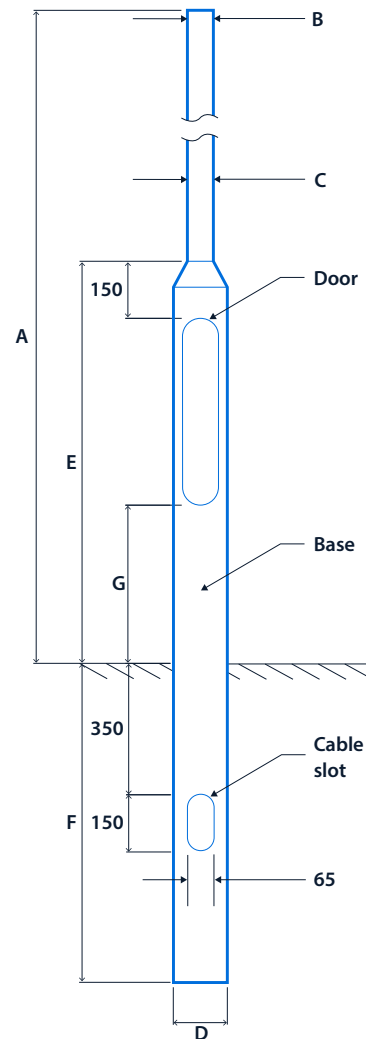

## Specification

- Stepped tubular galvanised steel columns, to BS EN 40-2:2004
- Mounting accessories are hot dip galvanised to BS EN ISO 1461:2009
- Supplied with wooden baseboard for mounting cable connection accessories
- Accessories are easily fixed with stainless steel grub screws and have an internal stop to ensure cable exit

## Non-standard columns

The following additional options are available on request:

- **3 and 4 way crossarms** - please ask us to confirm column suitability regarding head weight and windage.
- **Tubular steel columns with additional T-wash and matt black primer paint finish** - specify using suffix **PR** after column reference e.g. **FC5/PR/POT-89R**.
- **Flange plate mounted columns** - specify using suffix **FL** after column reference e.g. **FC5/FL/POT-89R**.
- **Mid/base hinged columns** - contact our Technical Department for further information

## Columns

CAT. No.	A NOMINAL HEIGHT	B TOP DIAMETER	C SHAFT DIAMETER	D BASE DIAMETER	E BASE HEIGHT	F PLANTING DEPTH	G DOOR HEIGHT	DOOR SIZE	BASEBOARD SIZE	APPROX. KG
<b>Single and twin luminaire columns</b>										
FC4	4 m	76	76	140	925	800	300	100 x 500	89 x 500	33
FC5	5 m	76	76	140	925	800	300	100 x 500	89 x 500	40
FC6	6 m	76	76	140	925	1000	300	100 x 500	89 x 500	44
FC8	8 m	101	114	168	1200	1200	400	115 x 600	89 x 600	100
FC10	10 m	101	114	168	1300	1500	500	115 x 600	89 x 600	142
FC12	12 m	101	140	192	1800	1700	1000	115 x 600	89 x 600	226
<b>Triple and quad luminaire columns</b>										
FC4/89	4 m	89	89	168	1280	800	300	115 x 600	89 x 500	60
FC5/89	5 m	89	89	168	1280	800	300	115 x 600	89 x 500	64
FC6/89	6 m	89	89	168	1280	800	300	115 x 600	89 x 500	68
FC8/89	8 m	89	114	168	1280	800	300	115 x 600	89 x 600	100
FC10/89	10 m	89	114	168	1280	1000	300	115 x 600	89 x 600	142