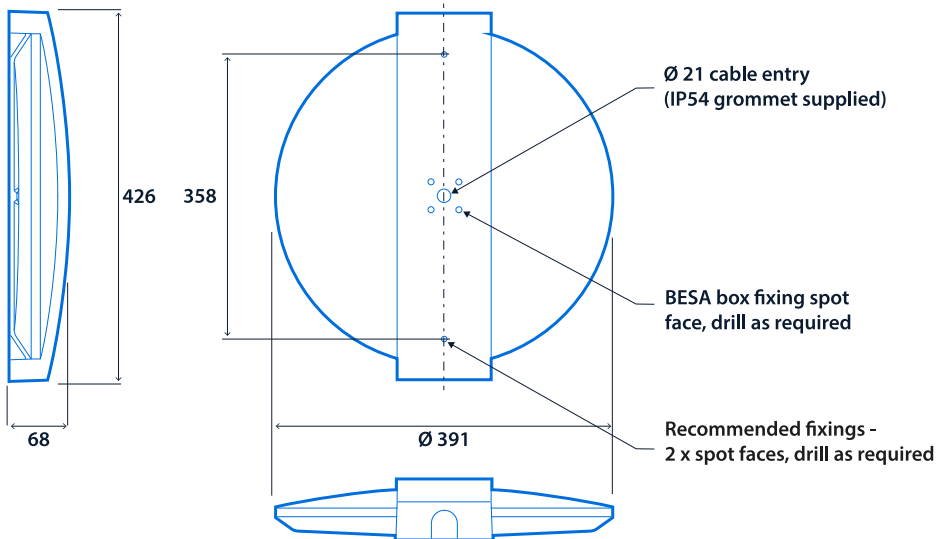

IP54

IK09

132.6 LL/CW

Specification

Mounting	Surface	IP rating	IP54
Impact rating	IK09	Max presence detection height	8 m

Lighting

Optic	Satin sparkle cover	Lumen output	3,050 lm
Efficacy	132.6 LL/CW		

Emergency data

Emergency lumen output	205 lm	Emergency type	Maintained
Emergency duration	3 hours	Battery specification	Nickel Metal Hydride (NiMH)

Power

LED power	20 W	Circuit power	23 W
-----------	------	---------------	------

Dimensions

Clara 360

Click or scan here
View Clara 360 variants using
our online filtering tool

Information is correct as of 30 Jan 2025, however must not be interpreted as a guarantee of individual product performance and/or characteristics. We reserve the right to alter specifications and designs without prior notice.