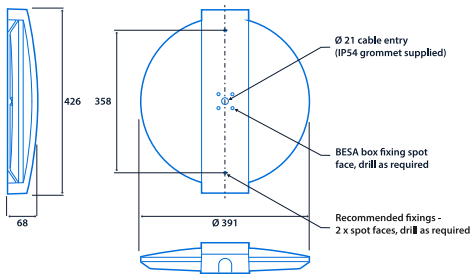

IP54

IK09

132.6 LL/CW

SMARTSCAN

LUXGUARD

Specification

Mounting	Surface	IP rating	IP54
Impact rating	IK09	Max presence detection height	8 m

Lighting

Power

LED power	20 W	Circuit power	23 W
-----------	------	---------------	------

LED characteristics

CRI	80+	Colour temperature	4000 K
Rated life (hours)	100 K - L80/B10		

Compliance

UKCA	Yes	CE	Yes
Energy efficiency class	This product contains a light source of energy efficiency class B		

Dimensions

View the range

Information is correct as of 20 Dec 2024, however must not be interpreted as a guarantee of individual product performance and/or characteristics. We reserve the right to alter specifications and designs without prior notice.