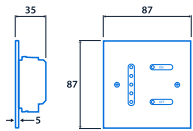

Manual switching and dimming of DALI luminaires

Impact resistant manual switching and dimming of DALI luminaires.

- 5 mm impact-resistant polycarbonate panel with touch-sensitive control
- Touch-sensitive controls for dim level and on/off
- Suitable to control DALI luminaires
- Maximum 25 drivers

Notes: Add 'A' suffix to luminaire catalogue number for DALI ballast

Compliance

UKCA Yes CE Yes

Dimensions

NOTE: Single gang pattress depth min. 45mm

View the range

Information is correct as of 20 Dec 2024, however must not be interpreted as a guarantee of individual product performance and/or characteristics. We reserve the right to alter specifications and designs without prior notice.