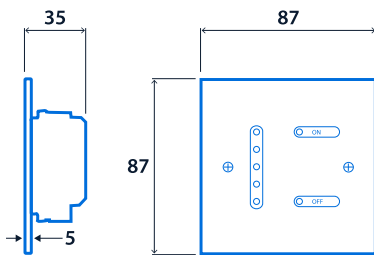

## Dimensions

NOTE: Single gang pattress depth min. 45mm