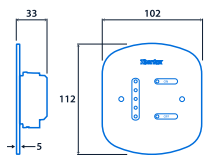

- 5 mm impact-resistant polycarbonate panel with touch-sensitive control
- Touch-sensitive controls for dim level and on/off
- Panel secured using tamper-resistant T10 pin Torx screws (supplied with tool)
- Suitable to control DALI luminaires
- Maximum 25 ballasts
- Standard United Kingdom surface or recessed single-gang switch box (recommended depth of 45mm).

IK10

Specification

Impact rating **IK10**

Compliance

UKCA **Yes** CE **Yes**

Dimensions

NOTE: Single gang pattress depth min. 45mm

View the
range