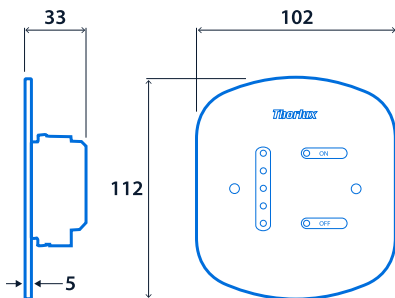

- 5 mm impact-resistant polycarbonate panel with touch-sensitive control
- Touch-sensitive controls for dim level and on/off
- Panel secured using tamper-resistant T10 pin Torx screws (supplied with tool)
- Suitable to control DALI luminaires
- Maximum 25 ballasts
- Standard United Kingdom surface or recessed single-gang switch box (recommended depth of 45mm).

IK10

Specification

Impact rating **IK10**

Compliance

UKCA **Yes** CE **Yes**

Dimensions

NOTE: Single gang pattress depth min. 45mm

Eco Touch AL