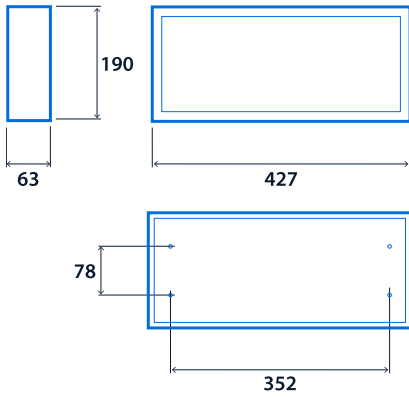

Notes: Two batteries required per luminaire

IP40

0 LL/CW

SMARTSCAN

Specification

Mounting	Surface	IP rating	IP40
----------	---------	-----------	------

Emergency data

Legend type	EURO arrow down EURO arrow left EURO arrow right ISO 7010 arrow down ISO 7010 arrow left ISO 7010 arrow right ISO 7010 arrow up	Maximum viewing distance	34 m
Emergency type	Maintained Non-maintained	Emergency duration	3 hours
Battery specification	Nickel Metal Hydride (NiMH)		

Power

LED power	4 W	Circuit power	6 W
-----------	-----	---------------	-----

LED characteristics

Colour temperature	4000 K		
--------------------	--------	--	--

Compliance

UKCA Yes CE Yes

Dimensions

Click or scan here
View Exit Sign variants using
our online filtering tool