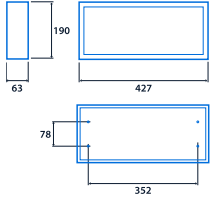

Compliance

UKCA Yes CE Yes

Dimensions

View the range