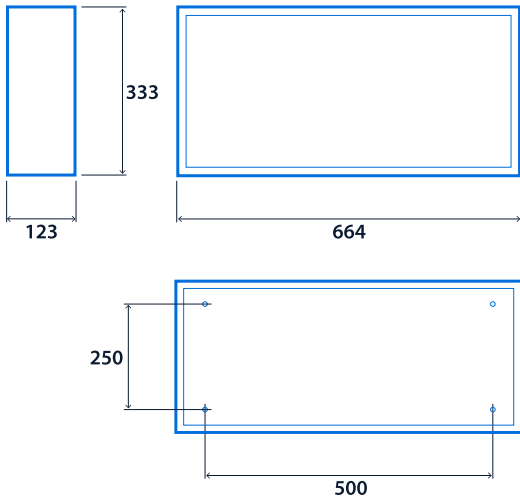

### Power

LED power	3 W	Circuit power	4 W - 4.5 W
-----------	-----	---------------	-------------

## Dimensions

**Click or scan here**  
View Exit Sign XL variants  
using our online filtering tool

Information is correct as of 30 Jan 2025, however must not be interpreted as a guarantee of individual product performance and/or characteristics. We reserve the right to alter specifications and designs without prior notice.