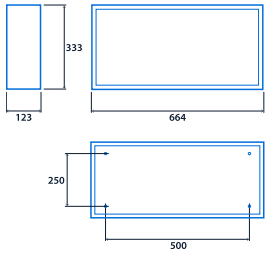

Specification

Mounting	Surface	IP rating	IP20
----------	---------	-----------	------

Emergency data

Legend type	ISO 7010 arrow down ISO 7010 arrow left ISO 7010 arrow right ISO 7010 arrow up	Maximum viewing distance	60 m
Emergency type	Maintained (wire link may be removed to enable non-maintained operation)	Emergency duration	3 hours
Battery specification	Nickel Metal Hydride (NiMH)		

Power

LED power	3 W	Circuit power	4 W - 4.5 W
-----------	-----	---------------	-------------

LED characteristics

Colour temperature	4000 K		
--------------------	--------	--	--

Compliance

UKCA	Yes	CE	Yes
------	-----	----	-----

Dimensions

View the
range

Information is correct as of 20 Dec 2024, however must not be interpreted as a guarantee of individual product performance and/or characteristics. We reserve the right to alter specifications and designs without prior notice.