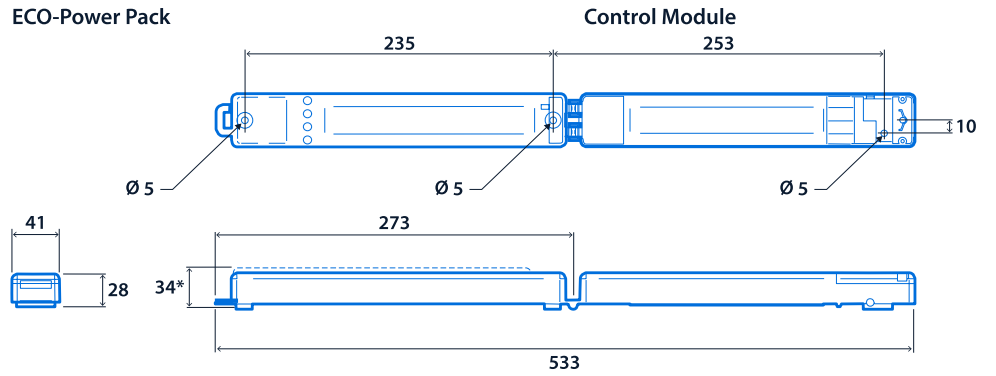

- Impact-resistant and anti-ligature
- Tamper-resistant T20 pin Torx screw fixings
- Pre-fitted 3 m lead option for connection into 6-pole or SmartScan 3-pole installations
- Low standby power consumption (1.7 W total)
- Easily replaceable Nickel Metal Hydride (NiMH) ECO-Power Pack battery
- Simple to install, full status reporting SmartScan wireless communication versions

IP65 (IP40 above ceiling) / IP20 control module 0 LL/CW SMARTSCAN

Specification

Mounting	Recessed	IP rating	IP65 (IP40 above ceiling) / IP20 control module
----------	----------	-----------	---

Emergency data

Emergency lumen output	265 lm - 270 lm	Emergency type	Non-maintained
Emergency duration	3 hours	Battery specification	Nickel Metal Hydride (NiMH)

Power

LED power	2 W - 3 W	Circuit power	3 W
-----------	-----------	---------------	-----

Compliance

UKCA	Yes	CE	Yes
------	-----	----	-----

Dimensions

Hole size cut-out - Ø 98
 Minimum void depth (when passing Control Module and ECO-Power Pack through cut-out) - 115mm

Control Module and ECO-Power Pack Combined