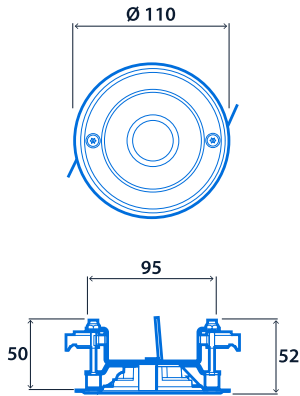

Emergency lumen output	265 lm - 270 lm	Emergency type	Non-maintained
Emergency duration	3 hours	Battery specification	Nickel Metal Hydride (NiMH)

Power

LED power	2 W - 3 W	Circuit power	3 W
-----------	-----------	---------------	-----

Compliance

UKCA	Yes	CE	Yes
------	-----	----	-----

Dimensions

Hole size cut-out - Ø 98
 Minimum void depth (when passing Control Module and ECO-Power Pack through cut-out) - 115mm

Control Module and ECO-Power Pack Combined