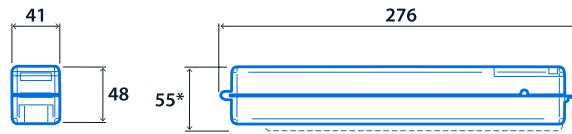

Compliance

UKCA	Yes	CE	Yes
------	-----	----	-----

Dimensions

Hole size cut-out - Ø 98
 Minimum void depth (when passing Control Module and ECO-Power Pack through cut-out) - 115mm

Control Module and ECO-Power Pack Combined