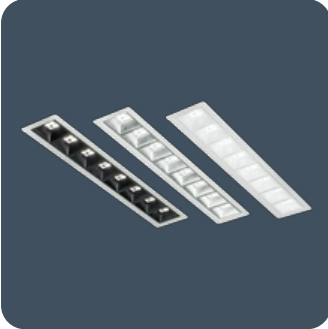

Click or scan here
View Flexblox variants using
our online filtering tool

Information is correct as of 30 Jan 2025, however must not be interpreted as a guarantee of individual product performance and/or characteristics. We reserve the right to alter specifications and designs without prior notice.