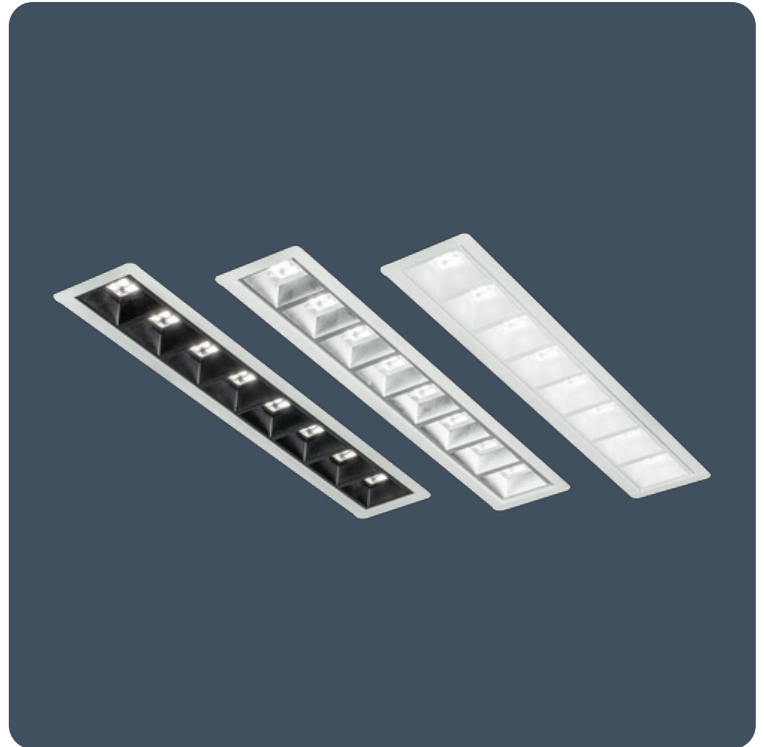

## Low glare recessed linear downlight luminaires

Flexblox is a slimline, linear downlight with low glare optics that can enliven simple grid layouts. By orientating Flexblox luminaires, creative and innovative lighting designs can be created. Flexblox can be recessed into different ceiling types to produce a minimal aesthetic for a variety of applications. With a choice of three optical reflectors, the luminaire brightness can suit the requirements of the space.

Flexblox MultiDrive can save on installation costs whilst increasing flexibility by powering multiple luminaires from one gear box and allowing the wattage to be set on site via the integrated wattage selector.

Applications: reception areas, corridors, meeting rooms, offices, teaching spaces, libraries, retail and circulation/breakout spaces.

- Black 'invisible' light source, metallised low glare and white reflector options
- MultiDrive technology versions with remote gear box powering up to 4 luminaires
- Rapid installation MultiDrive versions using 3 m lead and plugs (emergency versions use a 1 m lead)
- MultiDrive versions with wattage selectable during installation
- Supplied with reinforcing plate including cut aperture template
- SmartScan wireless technology removes the need for control cabling. Ideal for retro-fit