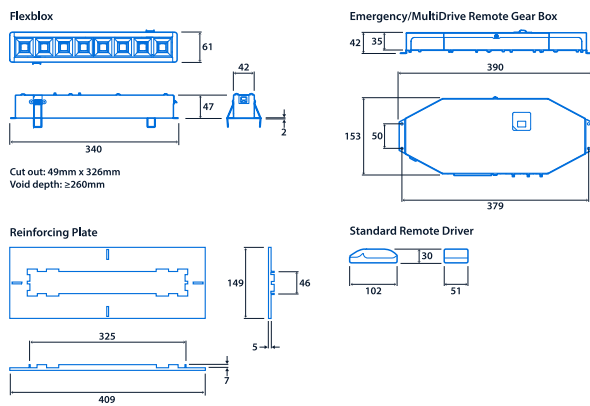

IP40

Up to 139.7 LL/CW

Specification

Mounting	Recessed	IP rating	IP40
Max presence detection height	8 m		

Lighting

Lumen output	1,100 lm - 2,515 lm	Efficacy	Up to 139.7 LL/CW
--------------	----------------------------	----------	--------------------------

Emergency data

Emergency type	Maintained	Emergency duration	3 hours
Battery specification	Nickel Metal Hydride (NiMH)		

Power

LED power	8 W - 16 W	Circuit power	9 W - 20 W
-----------	-------------------	---------------	-------------------

Dimensions

View the range

Information is correct as of 20 Dec 2024, however must not be interpreted as a guarantee of individual product performance and/or characteristics. We reserve the right to alter specifications and designs without prior notice.