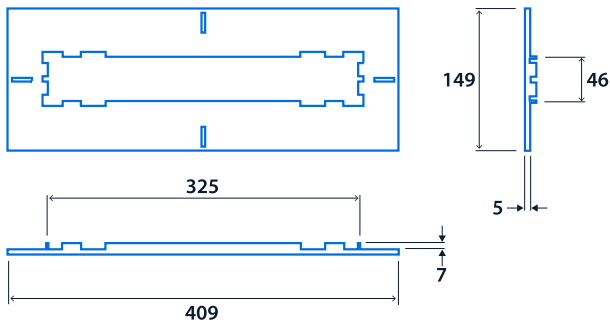

Reinforcing Plate

Standard Remote Driver