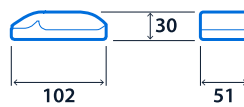

Standard Remote Driver