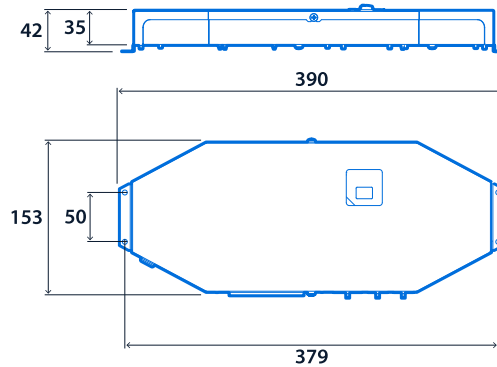

Emergency/MultiDrive Remote Gear Box