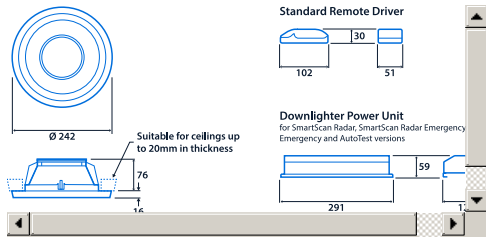

Compliance

UKCA	Yes	CE	Yes
Energy efficiency class	This product contains a light source of energy efficiency class C		

Dimensions