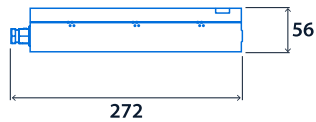

| | | | |
|--------------------|----------------|--------------------|---------------|
| CRI | 80+ | Colour temperature | 3000 - 6500 K |
| Rated life (hours) | 60 K - L80/B10 | | |

Compliance

UKCA Yes CE Yes

Dimensions

Standard version

Emergency version

3-pole TEE connector for ColourActive versions only

Open

Click or scan here

View G3 CA variants using our online filtering tool

Information is correct as of 30 Jan 2025, however must not be interpreted as a guarantee of individual product performance and/or characteristics. We reserve the right to alter specifications and designs without prior notice.