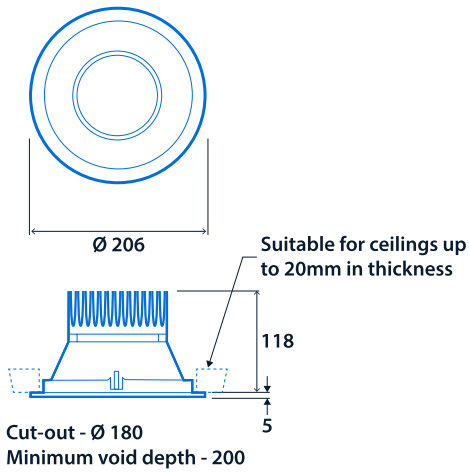

Power

| | | | |
|-----------|-------------|---------------|-------------|
| LED power | 12 W - 24 W | Circuit power | 15 W - 30 W |
|-----------|-------------|---------------|-------------|

LED characteristics

Dimensions

Standard version

Emergency version

3-pole TEE connector for ColourActive versions only

Open

Click or scan here

View G3 CA variants using our online filtering tool

Information is correct as of 30 Jan 2025, however must not be interpreted as a guarantee of individual product performance and/or characteristics. We reserve the right to alter specifications and designs without prior notice.