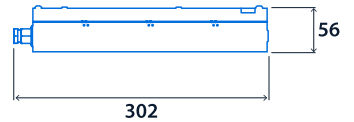

| | | | |
|--------------------|----------------|--------------------|---------------|
| CRI | 80+ | Colour temperature | 3000 - 6500 K |
| Rated life (hours) | 60 K - L80/B10 | | |

Compliance

UKCA Yes CE Yes

Dimensions

Standard version

Emergency version

3-pole TEE connector for ColourActive versions only

Open

Click or scan here

View G3 CA variants using our online filtering tool

Information is correct as of 30 Jan 2025, however must not be interpreted as a guarantee of individual product performance and/or characteristics. We reserve the right to alter specifications and designs without prior notice.