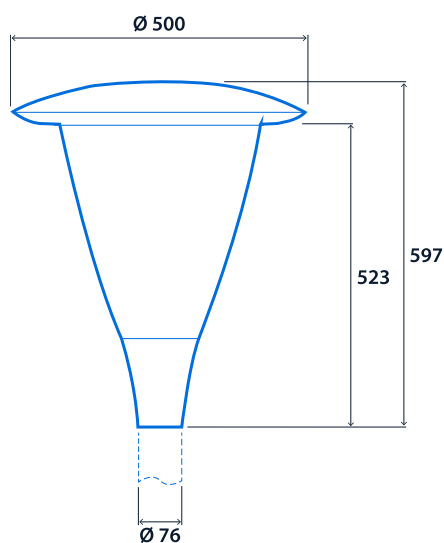

IP66

IK10

Up to 120 LL/CW

Specification

Mounting	Column	IP rating	IP66
Impact rating	IK10	Windage rating	0.14 m ²

Lighting

Optic	Clear cover	Lumen output	4,320 lm - 6,825 lm
Efficacy	Up to 120 LL/CW		

Power

LED power	31 W - 52 W	Circuit power	36 W - 61 W
-----------	-------------	---------------	-------------

LED characteristics

CRI	70+	Colour temperature	4000 K
Rated life (hours)	100 K - L90/B10		

Compliance

UKCA	Yes	CE	Yes
Energy efficiency class	This product contains a light source of energy efficiency class D		

Dimensions

Click or scan here
View Juno A variants using
our online filtering tool

Information is correct as of 30 Jan 2025, however must not be interpreted as a guarantee of individual product performance and/or characteristics. We reserve the right to alter specifications