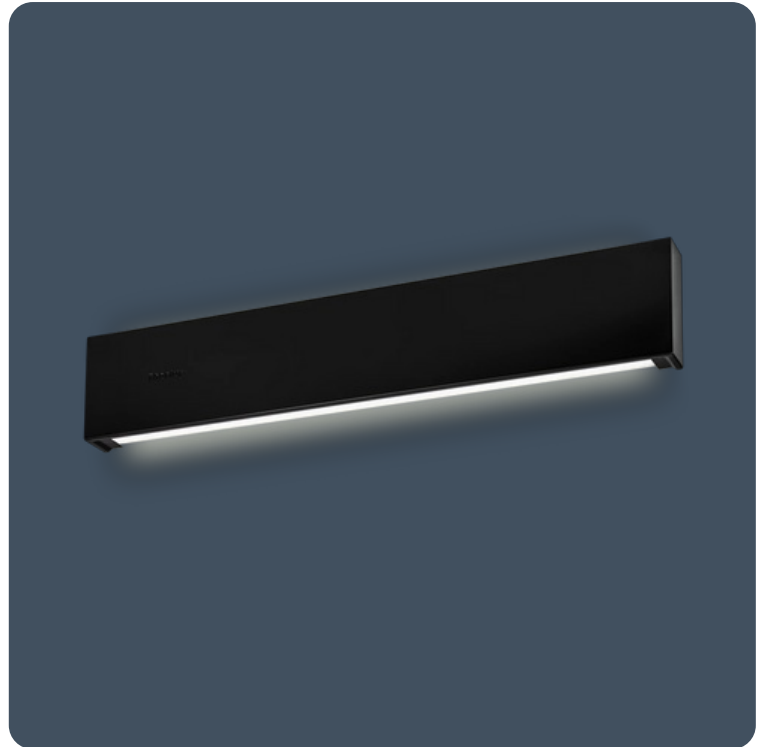

Wall mounted up and downlighters

Wall mounted linear luminaires with upward and downward light component. Steel body finished in either white or black with opal polycarbonate diffusers. Can be mounted vertically as well as horizontally. Kast is ideal for corridors or stairwell applications.

Applications: corridors, stairwells, reception areas, meeting rooms, offices.

- Can be mounted horizontally or vertically
- Integral emergency and SmartScan emergency options
- SmartScan wireless technology removes the need for control cabling. Ideal for retrofit

IP40

IK10

Up to 130 LL/CW

SMARTSCAN

LUXGUARD

Specification

| | | | |
|---------------|---------|-------------------------------|------|
| Mounting | Surface | IP rating | IP40 |
| Impact rating | IK10 | Max presence detection height | 8 m |