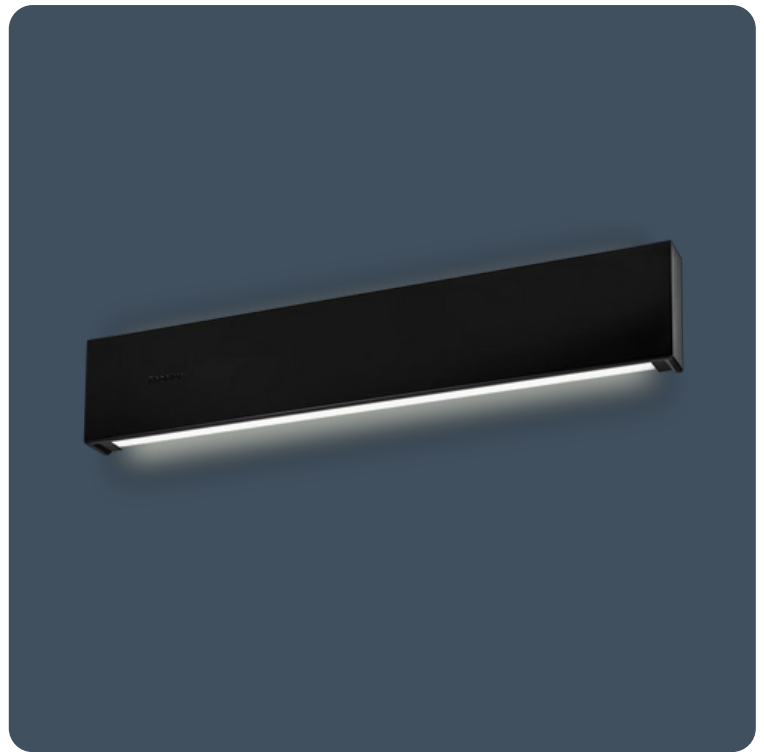

## Wall mounted up and downlighters

Wall mounted linear luminaires with upward and downward light component. Steel body finished in either white or black with opal polycarbonate diffusers. Can be mounted vertically as well as horizontally. Kast is ideal for corridors or stairwell applications.

Applications: corridors, stairwells, reception areas, meeting rooms, offices.

- Can be mounted horizontally or vertically
- Integral emergency and SmartScan emergency options
- SmartScan wireless technology removes the need for control cabling. Ideal for retrofit