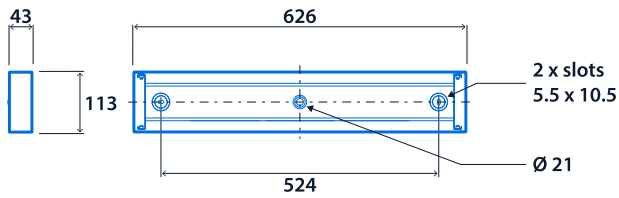

LED characteristics

CRI	80+	Colour temperature	4000 K
Rated life (hours)	67 K - L80/B10		

Compliance

UKCA	Yes	CE	Yes
Energy efficiency class	This product contains a light source of energy efficiency class B		

Dimensions