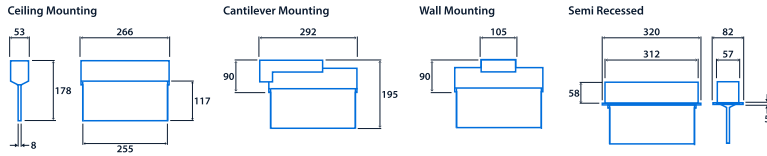

IP40

0 LL/CW

Specification

Mounting	Surface	IP rating	IP40
----------	---------	-----------	------

Emergency data

Legend type	EURO arrow down EURO arrow left EURO arrow left / right double sided EURO arrow right ISO 7010 arrow down ISO 7010 arrow left ISO 7010 arrow left / right double sided ISO 7010 arrow right ISO 7010 arrow up	Maximum viewing distance	19.5 m
Emergency type	Maintained (wire link may be removed to enable non-maintained operation)	Emergency duration	3 hours
Battery specification	Nickel Metal Hydride (NiMH)		

Power

LED power	1 W	Circuit power	1 W
-----------	-----	---------------	-----

Compliance

UKCA	Yes	CE	Yes
------	-----	----	-----

Dimensions

View the range

Information is correct as of 20 Dec 2024, however must not be interpreted as a guarantee of individual product performance and/or characteristics. We reserve the right to alter specifications and designs without prior notice.