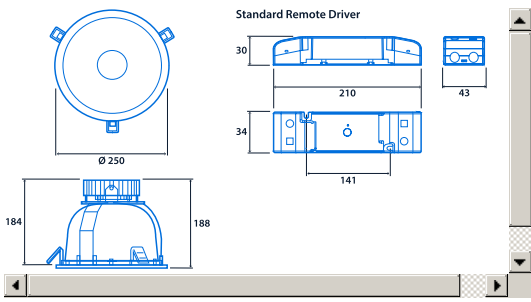

Lumen output	2,015 lm - 3,085 lm	Efficacy	Up to 108.2 LL/CW
--------------	---------------------	----------	-------------------

Power

LED power	17 W - 26 W	Circuit power	20 W - 30 W
-----------	-------------	---------------	-------------

Dimensions

View the
range

Information is correct as of 20 Dec 2024, however must not be interpreted as a guarantee of individual product performance and/or characteristics. We reserve the right to alter specifications and designs without prior notice.