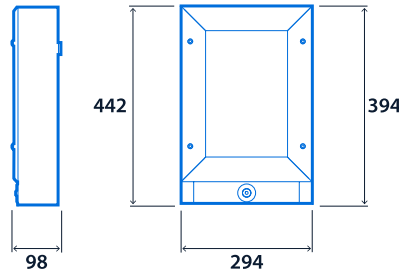

- Recessed or surface mounting options
- SmartScan wireless technology removes the need for control cabling. Ideal for retro-fit

IP65

Up to 140.1 LL/CW

SMARTSCAN

LUXGUARD

Specification

Mounting	Recessed Surface	IP rating	IP65
Max presence detection height	8 m		

Lighting

Optic	Clear cover	Lumen output	7,045 lm - 8,785 lm
Efficacy	Up to 140.1 LL/CW		

Power

LED power	46 W - 60 W	Circuit power	51 W - 66 W
-----------	-------------	---------------	-------------

LED characteristics

Minimum cut-out - 270 x 420
Maximum cut-out - 600 x 600

Surface

Click or scan here
View PSL 65 variants using
our online filtering tool

Information is correct as of 30 Jan 2025, however must not be interpreted as a guarantee of individual product performance and/or characteristics. We reserve the right to alter specifications and designs without prior notice.