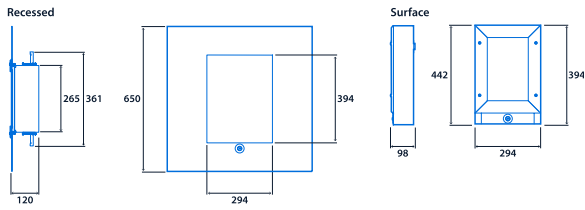

Dimensions