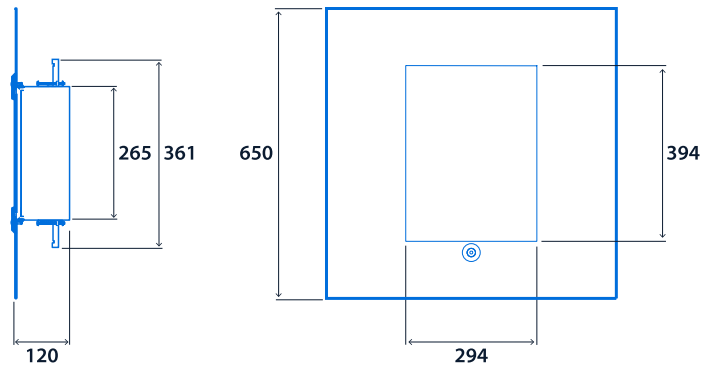

- Recessed or surface mounting options
- SmartScan wireless technology removes the need for control cabling. Ideal for retro-fit

IP65

Up to 140.1 LL/CW

SMARTSCAN

LUXGUARD

Specification

Mounting	Recessed Surface	IP rating	IP65
Max presence detection height	8 m		

Lighting

Optic	Clear cover	Lumen output	7,045 lm - 8,785 lm
Efficacy	Up to 140.1 LL/CW		

Power

LED power	46 W - 60 W	Circuit power	51 W - 66 W
-----------	-------------	---------------	-------------

LED characteristics

Minimum cut-out - 270 x 420
Maximum cut-out - 600 x 600

Surface

Click or scan here
View PSL 65 variants using
our online filtering tool

Information is correct as of 30 Jan 2025, however must not be interpreted as a guarantee of individual product performance and/or characteristics. We reserve the right to alter specifications and designs without prior notice.