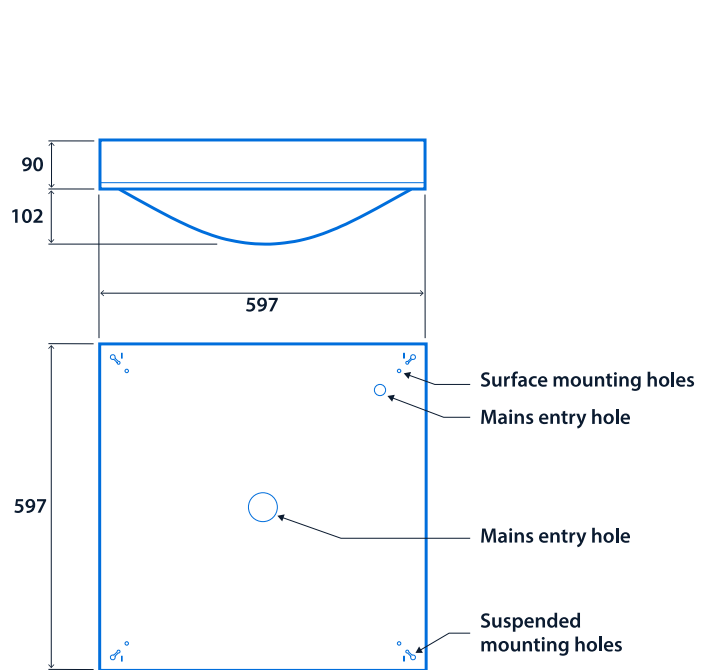

Available in; recessed, surface and pendant mounting options.

Applications: classrooms, libraries, healthcare, break-out areas, canteens, circulation areas and entrance lobbies.

- Shallow body depth of 59 mm, 94 mm including the gearbox
- TM66 score of 2.7 - LIA/CIBSE certification scheme TSD-012 verified
- Domed diffuser provide excellent wall, ceiling and vertical illumination
- Suitable for most ceiling types with optional side arm suspensions and plasterboard mounting kits
- Designed to exclude dust, dirt and flies. All control gear is outside the LED enclosure
- Rapid installation using Fast-Fix wiring enclosure or SmartScan plug and play TEE connectors
- SmartScan wireless technology removes the need for control cabling. Ideal for retro-fit

Power

LED power	15 W - 33 W	Circuit power	18 W - 37 W
-----------	-------------	---------------	-------------

LED characteristics

CRI	80+	Colour temperature	4000 K
Rated life (hours)	100 K - L90/B10		

Compliance

UKCA	Yes	CE	Yes
Energy efficiency class	This product contains a light source of energy efficiency class B	Thermoplastic rating	TP(a)

Dimensions

Recessed version

Surface/Suspended version

3-pole TEE (SmartScan versions)
Fast-Fix wiring enclosure (Non-dimming and DALI versions)