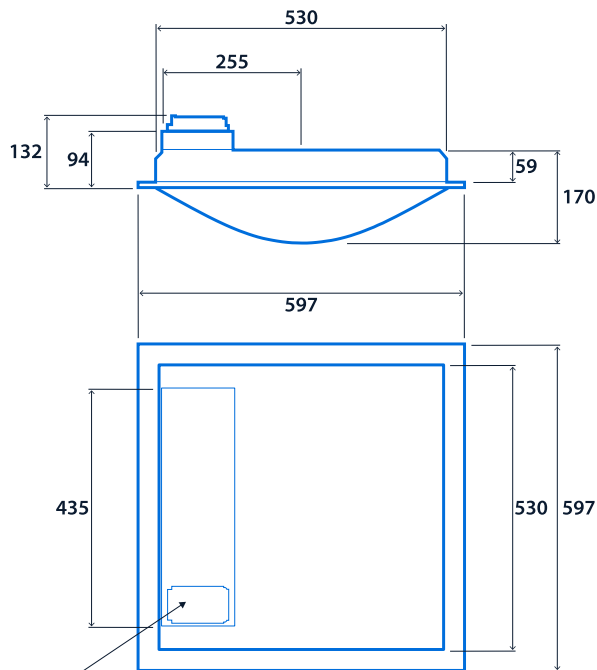

Up to IP40 (IP20 above ceiling)

Up to IK09

Up to 150.6 LL/CW

TM66 circularity score 2.7

Specification

Mounting	Recessed Surface Suspended	IP rating	Up to IP40 (IP20 above ceiling)
Impact rating	Up to IK09	Nominal size	600 x 600 mm
Max presence detection height	8 m		

Power

LED power	15 W - 33 W	Circuit power	18 W - 37 W
-----------	-------------	---------------	-------------

LED characteristics

CRI	80+	Colour temperature	4000 K
Rated life (hours)	100 K - L90/B10		

Compliance

UKCA	Yes	CE	Yes
Energy efficiency class	This product contains a light source of energy efficiency class B	Thermoplastic rating	TP(a)

Dimensions

Recessed version

Surface/Suspended version

3-pole TEE (SmartScan versions)
Fast-Fix wiring enclosure (Non-dimming and DALI versions)