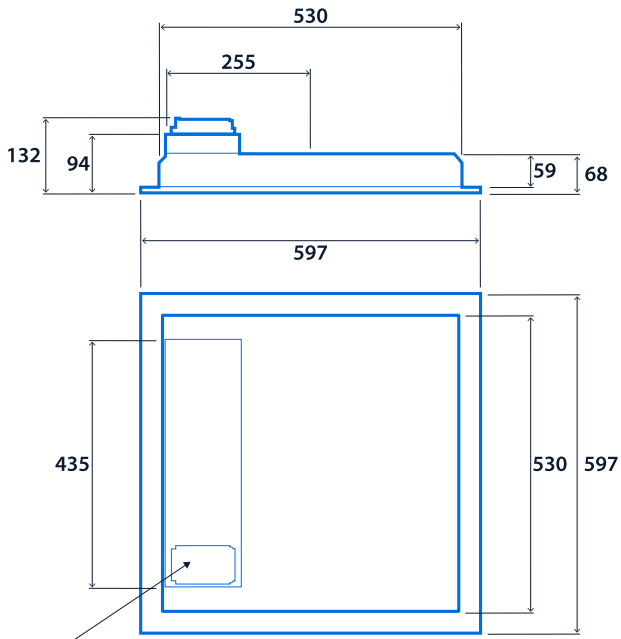

Up to IP54 (IP20 above ceiling)
Up to IK09
Up to 150.3 LL/CW
SMARTSCAN
LUXGUARD
TM66 circularity score 2.7

Specification

Mounting	Recessed Surface Suspended	IP rating	Up to IP54 (IP20 above ceiling)
Impact rating	Up to IK09	Nominal size	600 x 600 mm 1200 x 300 mm

Power

LED power	15 W - 34 W	Circuit power	18 W - 38 W
-----------	-------------	---------------	-------------

LED characteristics

CRI	80+	Colour temperature	4000 K
Rated life (hours)	Up to 100 K - L90/B10		

Compliance

UKCA	Yes	CE	Yes
Energy efficiency class	This product contains a light source of energy efficiency class B	Thermoplastic rating	TP(a)

Dimensions

Recessed version 600 x 600

3-pole TEE (SmartScan versions)
Fast-Fix wiring enclosure (Non-dimming and DALI versions)