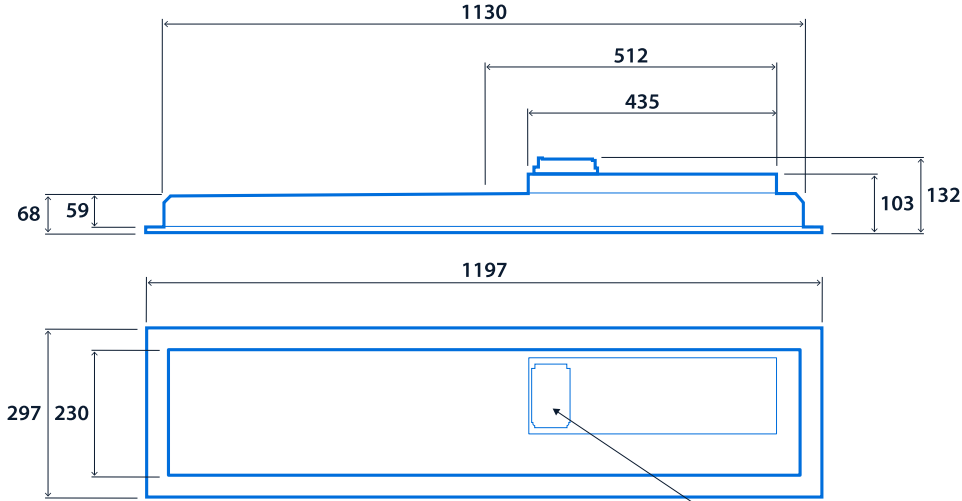

Power

LED power	15 W - 34 W	Circuit power	18 W - 38 W
-----------	-------------	---------------	-------------

LED characteristics

CRI	80+	Colour temperature	4000 K
Rated life (hours)	Up to 100 K - L90/B10		

Compliance

UKCA	Yes	CE	Yes
Energy efficiency class	This product contains a light source of energy efficiency class B	Thermoplastic rating	TP(a)

Dimensions

Recessed version 600 x 600

3-pole TEE (SmartScan versions)
Fast-Fix wiring enclosure (Non-dimming and DALI versions)

Surface/Suspended version 600 x 600

Recessed version 1200 x 300

3-pole TEE (SmartScan versions)
Fast-Fix wiring enclosure (Non-dimming and DALI versions)

Click or scan here
View SkyPro variants using
our online filtering tool