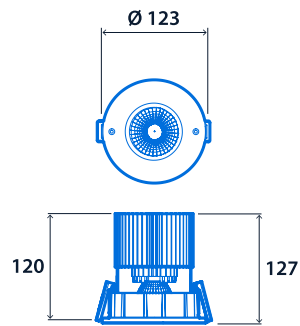

Lighting

Lumen output	1,270 lm - 2,110 lm	Efficacy	Up to 91.7 LL/CW
--------------	---------------------	----------	------------------

Power

LED power	14 W - 20 W	Circuit power	17 W - 23 W
-----------	-------------	---------------	-------------

Dimensions

IP20 Version

Cut-out - Ø 110
Minimum ceiling void - 140

IP65 Version

Cut-out - Ø 110
Minimum ceiling void - 140

Standard Remote Driver

Click or scan here
View Tego variants using our
online filtering tool