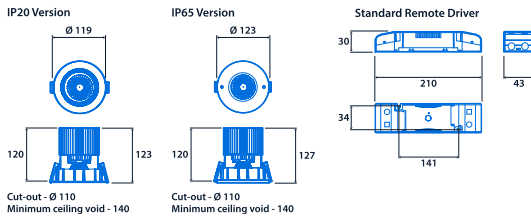

Notes: CRI 80 version available to special order (minimum order quantity applies)

Up to IP65 (IP20 above ceiling)

Up to 91.7 LL/CW

Specification

Mounting	Recessed	IP rating	Up to IP65 (IP20 above ceiling)
----------	----------	-----------	---------------------------------

Lighting

Lumen output	1,270 lm - 2,110 lm	Efficacy	Up to 91.7 LL/CW
--------------	---------------------	----------	------------------

Power

LED power	14 W - 20 W	Circuit power	17 W - 23 W
-----------	-------------	---------------	-------------

Dimensions

View the range

Information is correct as of 20 Dec 2024, however must not be interpreted as a guarantee of individual product performance and/or characteristics. We reserve the right to alter specifications and designs without prior notice.