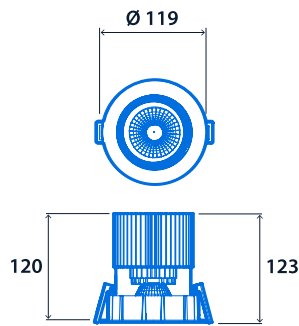

Lighting

Lumen output	1,270 lm - 2,110 lm	Efficacy	Up to 91.7 LL/CW
--------------	---------------------	----------	------------------

Power

LED power	14 W - 20 W	Circuit power	17 W - 23 W
-----------	-------------	---------------	-------------

Dimensions

IP20 Version

Cut-out - Ø 110
Minimum ceiling void - 140

IP65 Version

Cut-out - Ø 110
Minimum ceiling void - 140

Standard Remote Driver

Click or scan here
View Tego variants using our
online filtering tool