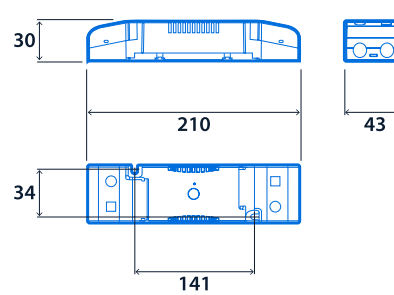

Dimensions

IP20 Version

Cut-out - Ø 110
Minimum ceiling void - 140

IP65 Version

Cut-out - Ø 110
Minimum ceiling void - 140

Standard Remote Driver

Click or scan here
View Tego variants using our
online filtering tool