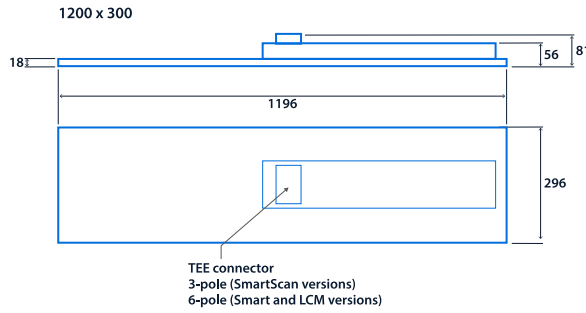

## Power

LED power	16 W - 51 W	Circuit power	19 W - 59 W
-----------	-------------	---------------	-------------

## Dimensions

View the range

Information is correct as of 21 Nov 2024, however must not be interpreted as a guarantee of individual product performance and/or characteristics. We reserve the right to alter specifications and designs without prior notice.