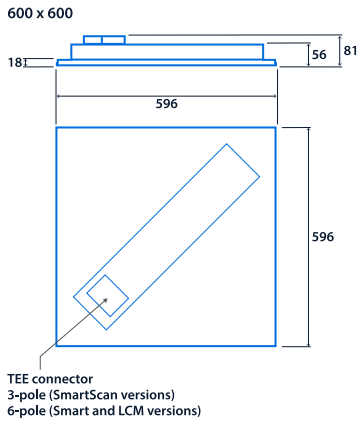

## Power

LED power	16 W - 51 W	Circuit power	19 W - 59 W
-----------	-------------	---------------	-------------

## Dimensions

View the range

Information is correct as of 21 Nov 2024, however must not be interpreted as a guarantee of individual product performance and/or characteristics. We reserve the right to alter specifications and designs without prior notice.