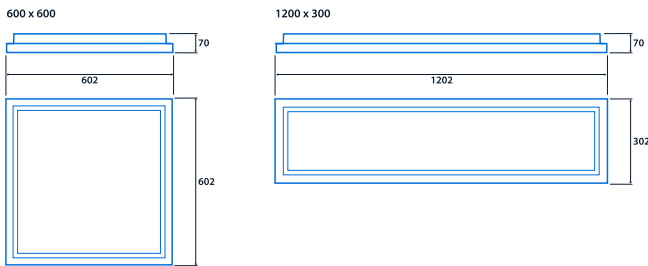

Specification

Mounting	Surface	IP rating	IP40
Impact rating	IK08	Nominal size	600 x 600 mm 1200 x 300 mm
Max presence detection height	8 m		

Lighting

Optic	Low glare diffuser Opal diffuser	Lumen output	2,085 lm - 7,650 lm
Efficacy	Up to 133.2 LL/CW		

Emergency data

Emergency lumen output	310 lm - 335 lm	Emergency type	Maintained
Emergency duration	3 hours	Battery specification	Nickel Metal Hydride (NiMH)

Power

LED power	16 W - 51 W	Circuit power	19 W - 59 W
-----------	-------------	---------------	-------------

Dimensions

View the range

Information is correct as of 16 Oct 2024, however must not be interpreted as a guarantee of individual product performance and/or characteristics. We reserve the right to alter specifications and designs without prior notice.