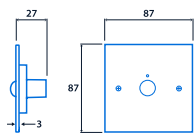

- Polycarbonate panel with integral PIR
- Fits a single gang, UK style, 35 mm pattress
- Connects to either the Eco-Controller (ECO 9345) or Eco-Touch (ECO 16151)

IP20

Specification

IP rating IP20

Compliance

UKCA Yes CE Yes

Dimensions

NOTE: Single gang pattress depth min. 35mm

Eco Sensor PIR Wall / Ceiling Mounted

View the
range

Information is correct as of 20 Dec 2024, however must not be interpreted as a guarantee of individual product performance and/or characteristics. We reserve the right to alter specifications and designs without prior notice.