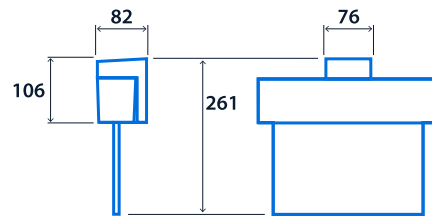

## Emergency data

Legend type	EURO arrow down EURO arrow left EURO arrow left / right double sided EURO arrow right ISO 7010 arrow down ISO 7010 arrow left ISO 7010 arrow left / right double sided ISO 7010 arrow right ISO 7010 arrow up	Maximum viewing distance	26 m
Emergency type	Maintained	Emergency duration	3 hours
Battery specification	Nickel Metal Hydride (NiMH)		

## Dimensions

Ceiling Mounting

Wall Mounting

Cantilever Mounting

**Click or scan here**

View Seven variants using our online filtering tool

Information is correct as of 30 Jan 2025, however must not be interpreted as a guarantee of individual product performance and/or characteristics. We reserve the right to alter specifications and designs without prior notice.