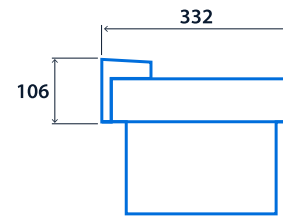

## Emergency data

Legend type	EURO arrow down EURO arrow left EURO arrow left / right double sided EURO arrow right ISO 7010 arrow down ISO 7010 arrow left ISO 7010 arrow left / right double sided ISO 7010 arrow right ISO 7010 arrow up	Maximum viewing distance	26 m
Emergency type	Maintained	Emergency duration	3 hours
Battery specification	Nickel Metal Hydride (NiMH)		

## Dimensions

Ceiling Mounting

Wall Mounting

Cantilever Mounting

**Click or scan here**

View Seven variants using our online filtering tool

Information is correct as of 30 Jan 2025, however must not be interpreted as a guarantee of individual product performance and/or characteristics. We reserve the right to alter specifications and designs without prior notice.