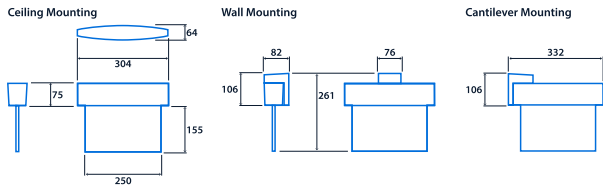

IP20

SMARTSCAN

Specification

| | | | |
|----------|---------|-----------|------|
| Mounting | Surface | IP rating | IP20 |
|----------|---------|-----------|------|

Emergency data

| | | | |
|-----------------------|---|--------------------------|---------|
| Legend type | EURO arrow down EURO arrow left EURO arrow left / right double sided EURO arrow right ISO 7010 arrow down ISO 7010 arrow left ISO 7010 arrow left / right double sided ISO 7010 arrow right ISO 7010 arrow up | Maximum viewing distance | 26 m |
| Emergency type | Maintained | Emergency duration | 3 hours |
| Battery specification | Nickel Metal Hydride (NiMH) | | |

Power

| | |
|-----------|-----|
| LED power | 4 W |
|-----------|-----|

Compliance

| | | | |
|------|-----|----|-----|
| UKCA | Yes | CE | Yes |
|------|-----|----|-----|

Dimensions

View the range

Information is correct as of 20 Dec 2024, however must not be interpreted as a guarantee of individual product performance and/or characteristics. We reserve the right to alter specifications and designs without prior notice.