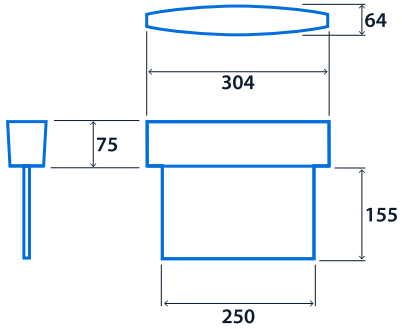

## Emergency data

Legend type	EURO arrow down EURO arrow left EURO arrow left / right double sided EURO arrow right ISO 7010 arrow down ISO 7010 arrow left ISO 7010 arrow left / right double sided ISO 7010 arrow right ISO 7010 arrow up	Maximum viewing distance	26 m
Emergency type	Maintained	Emergency duration	3 hours
Battery specification	Nickel Metal Hydride (NiMH)		

## Power

LED power	4 W
-----------	-----

## Dimensions

Ceiling Mounting

Wall Mounting

Cantilever Mounting

**Click or scan here**

View Seven variants using our online filtering tool

Information is correct as of 30 Jan 2025, however must not be interpreted as a guarantee of individual product performance and/or characteristics. We reserve the right to alter specifications and designs without prior notice.