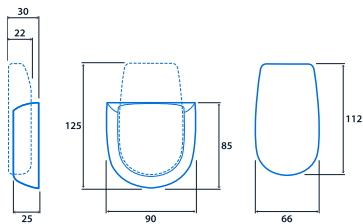

Dimensions