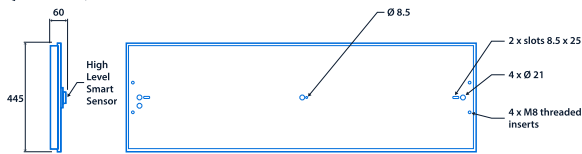

IP20

Up to 146.1 LL/CW

SMARTSCAN

LUXGUARD

Specification

Mounting	Surface	IP rating	IP20
Max presence detection height	18 m		

Lighting

Optic	Opal diffuser	Lumen output	9,540 lm - 33,450 lm
Efficacy	Up to 146.1 LL/CW		

Dimensions

Dual line - 65/112/175W

Quad line - 190/215W

View the range

Information is correct as of 20 Dec 2024, however must not be interpreted as a guarantee of individual product performance and/or characteristics. We reserve the right to alter specifications and designs without prior notice.