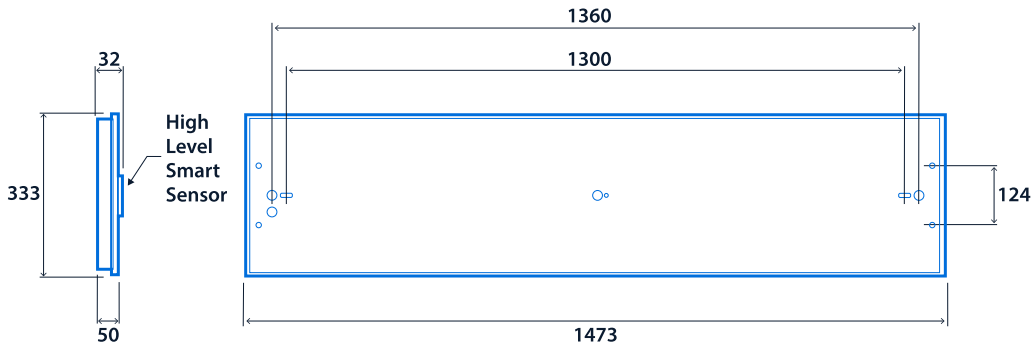

IP20

Up to 146.1 LL/CW

SMARTSCAN

LUXGUARD

Specification

Mounting	Surface	IP rating	IP20
Max presence detection height	18 m		

Lighting

Optic	Opal diffuser	Lumen output	9,540 lm - 33,450 lm
Efficacy	Up to 146.1 LL/CW		

Emergency data

Emergency lumen output	550 lm	Emergency type	Maintained
Emergency duration	3 hours	Battery specification	Nickel Metal Hydride (NiMH)

Power

LED power	65 W - 215 W	Circuit power	68 W - 229 W
-----------	--------------	---------------	--------------

LED characteristics

CRI	80+	Colour temperature	4000 K
Rated life (hours)	100 K - L70/B10		

Compliance

UKCA	Yes	CE	Yes
Energy efficiency class	This product contains a light source of energy efficiency class B		

Dimensions

Dual line - 65/112/175W

Quad line - 190/215W

Click or scan here

View Solow XLED Opal variants using our online filtering tool

Information is correct as of 30 Jan 2025, however must not be interpreted as a guarantee of individual product performance and/or characteristics. We reserve the right to alter specifications and designs without prior notice.