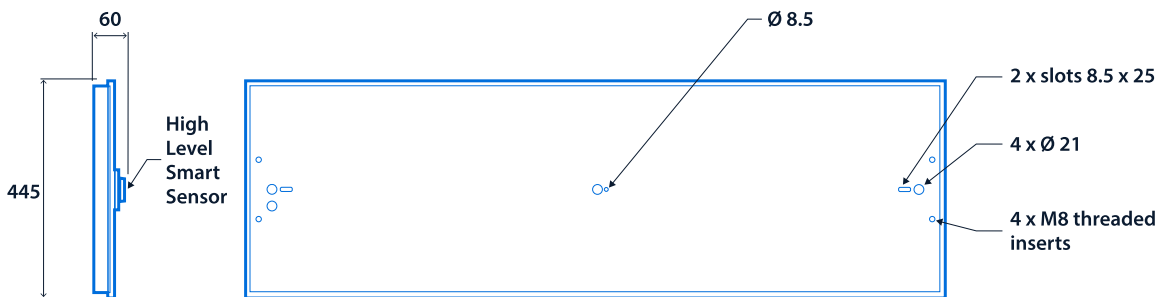

IP20

Up to 146.1 LL/CW

SMARTSCAN

LUXGUARD

Specification

Mounting	Surface	IP rating	IP20
Max presence detection height	18 m		

Lighting

Optic	Opal diffuser	Lumen output	9,540 lm - 33,450 lm
Efficacy	Up to 146.1 LL/CW		

Emergency data

Emergency lumen output	550 lm	Emergency type	Maintained
Emergency duration	3 hours	Battery specification	Nickel Metal Hydride (NiMH)

Power

LED power	65 W - 215 W	Circuit power	68 W - 229 W
-----------	--------------	---------------	--------------

LED characteristics

CRI	80+	Colour temperature	4000 K
Rated life (hours)	100 K - L70/B10		

Compliance

UKCA	Yes	CE	Yes
Energy efficiency class	This product contains a light source of energy efficiency class B		

Dimensions

Dual line - 65/112/175W

Quad line - 190/215W

Click or scan here

View Solow XLED Opal variants using our online filtering tool

Information is correct as of 30 Jan 2025, however must not be interpreted as a guarantee of individual product performance and/or characteristics. We reserve the right to alter specifications and designs without prior notice.