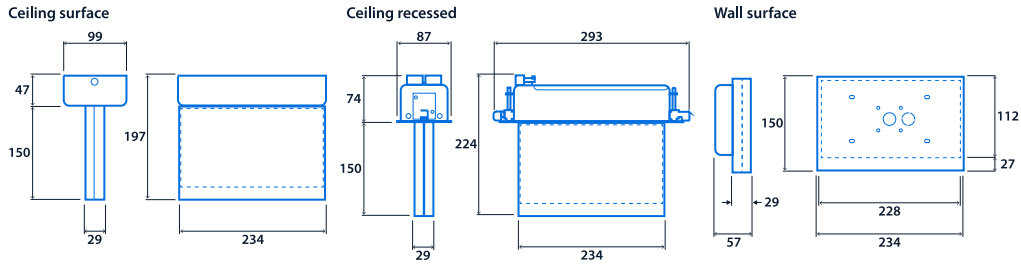

Notes: Double sided legend option only available on ceiling mounting versions

Specification

Mounting	Recessed Surface	IP rating	IP40
----------	------------------	-----------	------

Emergency data

Legend type	ISO 7010 arrow down ISO 7010 arrow left ISO 7010 arrow left / right double sided ISO 7010 arrow right ISO 7010 arrow up	Maximum viewing distance	23 m
Emergency type	Maintained (wire link may be removed to enable non-maintained operation)	Emergency duration	3 hours
Battery specification	Lithium Iron Phosphate (LiFePO4)		

Power

LED power	3 W
-----------	-----

Compliance

SmartScan wireless standards compliance

Europe: EN 300 220-1 V2.4.1/ EN 301 489-3 V1.6.1. Australasia: ACMA 2014 Radio Communication Standard 2014. Thorlux Patented Wireless Technology - GB2575724

Dimensions

View the range

Information is correct as of 21 Nov 2024, however must not be interpreted as a guarantee of individual product performance and/or characteristics. We reserve the right to alter specifications and designs without prior notice.