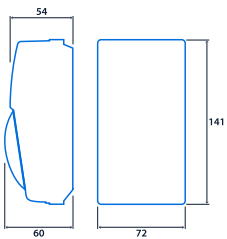

Wall mounted passive infra-red detectors

Passive infra-red detectors for wall mounting in corridors or large open plan spaces. For use with the ECO-Controller.

- Detection coverage up to 15 m
- Simple to install - Wall mounted at 1.5 - 2.5 m height
- Weatherproof - Classified IP54
- Connects to the Eco-Controller (ECO 9345) via low-voltage connection

IP54

Specification

IP rating **IP54**

Dimensions

View the
range

Information is correct as of 03 Dec 2024, however must not be interpreted as a guarantee of individual product performance and/or characteristics. We reserve the right to alter specifications and designs without prior notice.