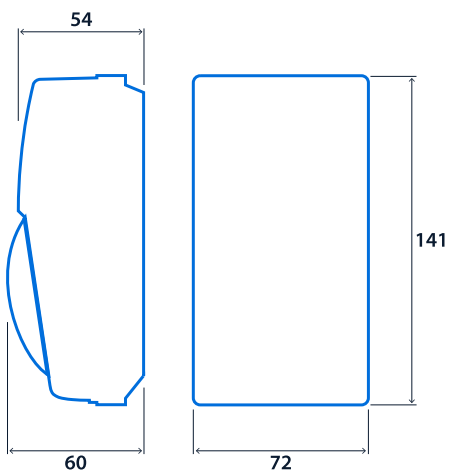

IP54

Specification

IP rating IP54

Compliance

UKCA Yes CE Yes

Dimensions

Eco Corridor / Area Sensors

Click or scan here