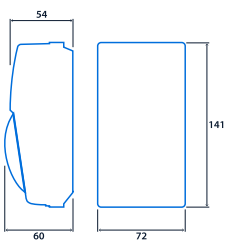

IP54

Lighting management

Lighting control system Eco

Specification

IP rating IP54

Compliance

UKCA Yes CE Yes

Dimensions