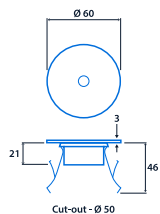

Dimensions

View the range