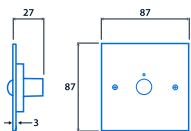

IP20

Lighting management

Lighting control system Eco

Specification

IP rating IP20

Compliance

UKCA Yes CE Yes

Dimensions

NOTE: Single gang pattress depth min. 35mm

Eco Sensor PIR Wall / Ceiling Mounted

View the
range

Information is correct as of 16 Oct 2024, however must not be interpreted as a guarantee of individual product performance and/or characteristics. We reserve the right to alter specifications and designs without prior notice.