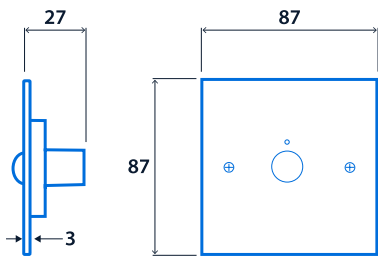

## Dimensions

NOTE: Single gang pattress depth min. 35mm