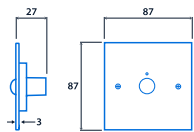

## Dimensions

NOTE: Single gang pattress depth min. 35mm

View the range

Information is correct as of 24 Nov 2024, however must not be interpreted as a guarantee of individual product performance and/or characteristics. We reserve the right to alter specifications and designs without prior notice.