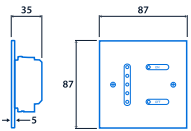

## Dimensions

NOTE: Single gang pattress depth min. 45mm

View the  
range

Information is correct as of 16 Oct 2024, however must not be interpreted as a guarantee of individual product performance and/or characteristics. We reserve the right to alter specifications and designs without prior notice.