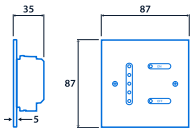

## Manual switching and dimming of DALI luminaires

Impact resistant manual switching and dimming of DALI luminaires.

- 5 mm impact-resistant polycarbonate panel with touch-sensitive control
- Touch-sensitive controls for dim level and on/off
- Suitable to control DALI luminaires
- Maximum 25 drivers

## Dimensions

NOTE: Single gang pattress depth min. 45mm

View the range

Information is correct as of 21 Nov 2024, however must not be interpreted as a guarantee of individual product performance and/or characteristics. We reserve the right to alter specifications and designs without prior notice.