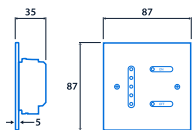

Manual switching and dimming of DALI luminaires

Impact resistant manual switching and dimming of DALI luminaires.

- 5 mm impact-resistant polycarbonate panel with touch-sensitive control
- Touch-sensitive controls for dim level and on/off
- Suitable to control DALI luminaires
- Maximum 25 drivers

Notes: Add 'A' suffix to luminaire catalogue number for DALI ballast

Compliance

UKCA	Yes	CE	Yes
------	-----	----	-----

Dimensions

NOTE: Single gang pattress depth min. 45mm

View the range

Information is correct as of 21 Dec 2024, however must not be interpreted as a guarantee of individual product performance and/or characteristics. We reserve the right to alter specifications and designs without prior notice.