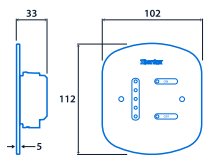

- 5 mm impact-resistant polycarbonate panel with touch-sensitive control
- Touch-sensitive controls for dim level and on/off
- Panel secured using tamper-resistant T10 pin Torx screws (supplied with tool)
- Suitable to control DALI luminaires
- Maximum 25 ballasts
- Standard United Kingdom surface or recessed single-gang switch box (recommended depth of 45mm).

IK10

Specification

Impact rating **IK10**

Compliance

UKCA **Yes** CE **Yes**

Dimensions

NOTE: Single gang pattress depth min. 45mm

View the
range