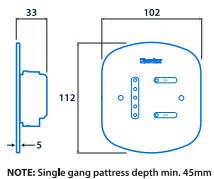

Dimensions