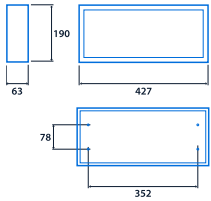

Notes: Two batteries required per luminaire

IP40

0 LL/CW

SMART-SCAN

Specification

Mounting	Surface	IP rating	IP40
----------	---------	-----------	------

Emergency data

Legend type	EURO arrow down EURO arrow left EURO arrow right ISO 7010 arrow down ISO 7010 arrow left ISO 7010 arrow right ISO 7010 arrow up	Maximum viewing distance	34 m
Emergency type	Maintained Non-maintained	Emergency duration	3 hours
Battery specification	Nickel Metal Hydride (NiMH)		

Power

LED power	4 W	Circuit power	6 W
-----------	-----	---------------	-----

LED characteristics

Colour temperature	4000 K
--------------------	--------

Compliance

UKCA

Yes

CE

Yes

Dimensions

View the
range

Information is correct as of 21 Dec 2024, however must not be interpreted as a guarantee of individual product performance and/or characteristics. We reserve the right to alter specifications and designs without prior notice.