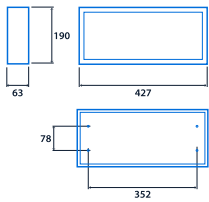

Emergency data

Legend type	EURO arrow down EURO arrow left EURO arrow right ISO 7010 arrow down ISO 7010 arrow left ISO 7010 arrow right ISO 7010 arrow up	Maximum viewing distance	34 m
Emergency type	Maintained Non-maintained	Emergency duration	3 hours
Battery specification	Nickel Metal Hydride (NiMH)		

Power

LED power	4 W	Circuit power	6 W
-----------	-----	---------------	-----

LED characteristics

Colour temperature 4000 K

Compliance

UKCA	Yes	CE	Yes
SmartScan wireless standards compliance	Europe: EN 300 220-1 V2.4.1/ EN 301 489-3 V1.6.1. Australasia: ACMA 2014 Radio Communication Standard 2014. Thorlux Patented Wireless Technology - GB2575724		

Dimensions

View the range

Information is correct as of 16 Oct 2024, however must not be interpreted as a guarantee of individual product performance and/or characteristics. We reserve the right to alter specifications and designs without prior notice.