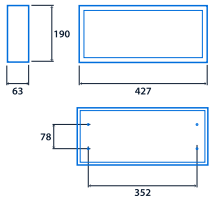

Notes: Two batteries required per luminaire

Specification

Mounting	Surface	IP rating	IP40
----------	---------	-----------	------

Emergency data

Legend type	EURO arrow down EURO arrow left EURO arrow right ISO 7010 arrow down ISO 7010 arrow left ISO 7010 arrow right ISO 7010 arrow up	Maximum viewing distance	34 m
Emergency type	Maintained Non-maintained	Emergency duration	3 hours
Battery specification	Nickel Metal Hydride (NiMH)		

Power

LED power	4 W	Circuit power	6 W
-----------	-----	---------------	-----

LED characteristics

Colour temperature	4000 K		
--------------------	--------	--	--

Compliance

SmartScan wireless standards compliance

Europe: EN 300 220-1 V2.4.1/ EN 301 489-3 V1.6.1. Australasia: ACMA 2014 Radio Communication Standard 2014. Thorlux Patented Wireless Technology - GB2575724

Dimensions

View the range

Information is correct as of 21 Nov 2024, however must not be interpreted as a guarantee of individual product performance and/or characteristics. We reserve the right to alter specifications and designs without prior notice.