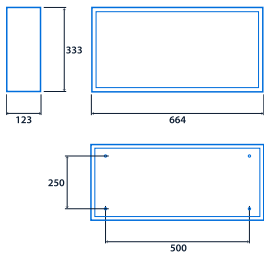

Power

LED power	3 W	Circuit power	4 W - 4.5 W
-----------	-----	---------------	-------------

LED characteristics

Colour temperature 4000 K

Compliance

UKCA	Yes	CE	Yes
SmartScan wireless standards compliance	Europe: EN 300 220-1 V2.4.1/ EN 301 489-3 V1.6.1. Australasia: ACMA 2014 Radio Communication Standard 2014. Thorlux Patented Wireless Technology - GB2575724		

Dimensions

View the range

Information is correct as of 16 Oct 2024, however must not be interpreted as a guarantee of individual product performance and/or characteristics. We reserve the right to alter specifications and designs without prior notice.