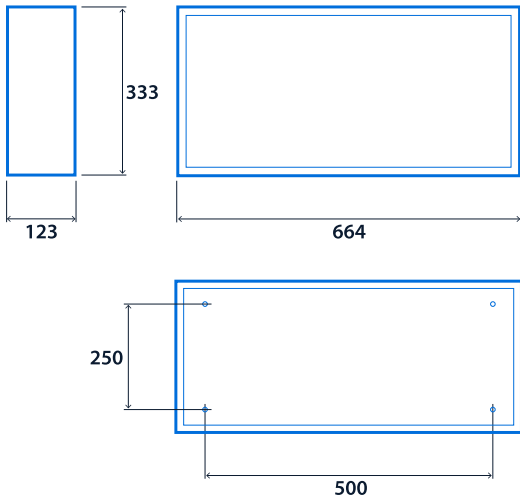

IP20

0 LL/CW

SMARTSCAN

Specification

Mounting	Surface	IP rating	IP20
----------	---------	-----------	------

Emergency data

Legend type	ISO 7010 arrow down ISO 7010 arrow left ISO 7010 arrow left / right double sided ISO 7010 arrow right ISO 7010 arrow up	Maximum viewing distance	60 m
Emergency type	Maintained (wire link may be removed to enable non-maintained operation)	Emergency duration	3 hours
Battery specification	Lithium Iron Phosphate (LiFePO4)		

Power

LED power	3 W	Circuit power	4 W - 4.5 W
-----------	-----	---------------	-------------

LED characteristics

Colour temperature	4000 K
--------------------	--------

Compliance

UKCA Yes CE Yes

Dimensions