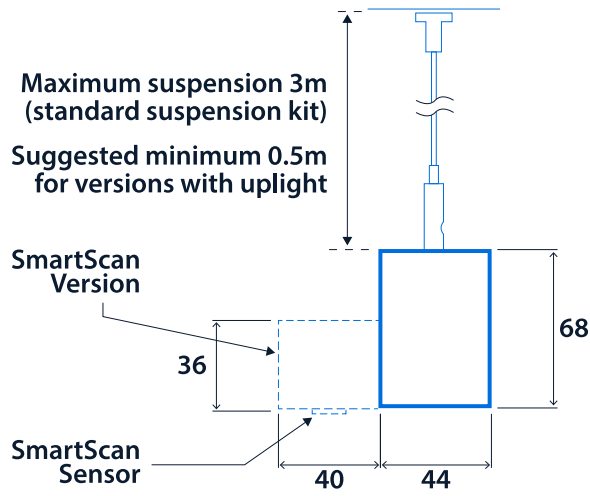

Dimensions

Suspended version