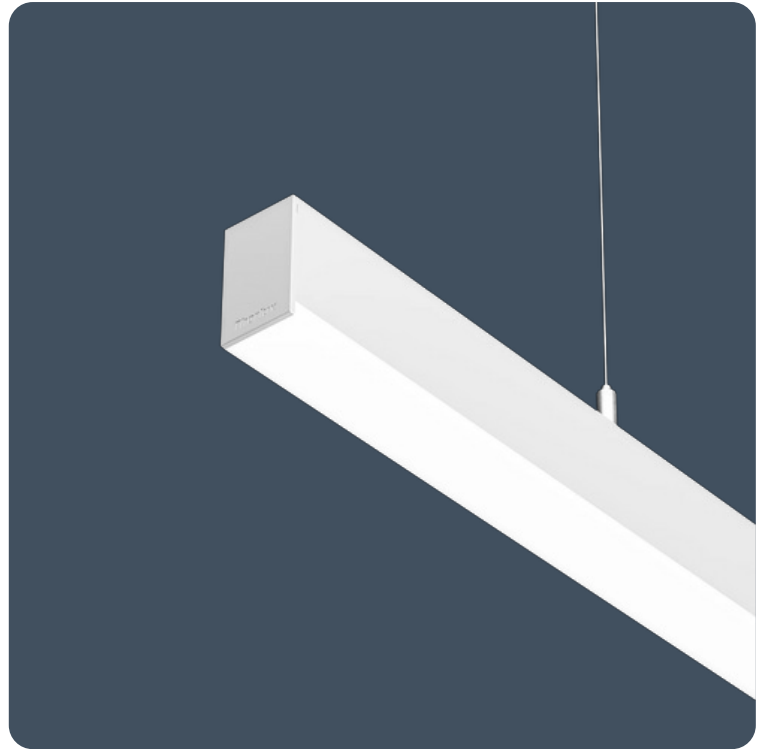

Slimline, linear luminaires

Flexbar Diffuser is an elegant, linear luminaire ideal for a wide range of applications. The uninterrupted diffuser creates striking lines of light across the ceiling whether it be surface, suspended or recessed mounted. The range includes individual, continuous and corner lengths to allow designers to be flexible with their lighting designs.

The dropped diffuser, available in opal and low-glare, provides upward light, creating a softer appearance whilst supporting illumination on the walls and ceiling, and aiding compliance to EN 12464-1 and LG7.

Applications: offices, education, meeting rooms, healthcare, circulation, leisure and retail.

- Integral through wiring system with plug and socket connector versions
- TM66 score of 2.6 - LIA/CIBSE certification scheme TSD-012 verified
- White (RAL 9016) or black (RAL 9005) body finishes
- Polycarbonate TP(a) fire-retardant diffuser in opal or low glare options
- Versions with optional uplight component
- Surface, suspended and recessed mounting options
- Low glare optics for EN12464-1 / LG7 (<1500cd/m² @ 65°) when using the low glare diffuser