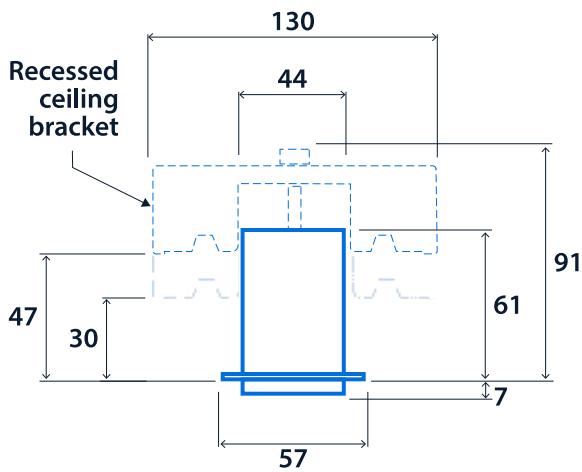

Notes: See installation leaflet for fixing locations

IP20

Up to 135.3 LL/CW

TM66 circularity score 2.6

Specification

Mounting	Recessed Surface Suspended	IP rating	IP20
Nominal size	850 x 870 mm 1400 mm 2800 mm	Max presence detection height	8 m

Power

LED power	12 W - 60 W	LED power per metre	9 W - 21 W
Circuit power	15 W - 67 W		

LED characteristics

CRI	80+	Colour temperature	4000 K
Rated life (hours)	100 K - L80/B10		

Compliance

UKCA	Yes	CE	Yes
------	-----	----	-----

Dimensions

Suspended version

Surface version

Recessed version (pull-up only)

Mounting Arrangement - Plasterboard ceiling

Flexbar Diffuser

Click or scan here
View Flexbar Diffuser variants
using our online filtering tool