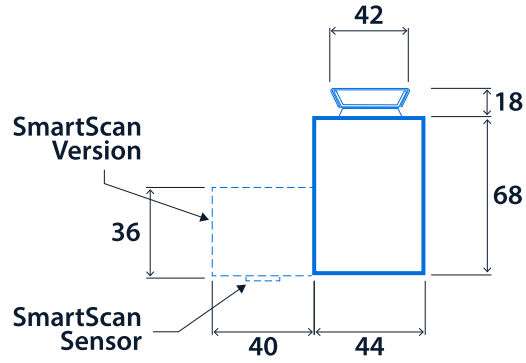

Notes: See installation leaflet for fixing locations

IP20

Up to 135.3 LL/CW

TM66 circularity score 2.6

Specification

Mounting	Recessed Surface Suspended	IP rating	IP20
Nominal size	850 x 870 mm 1400 mm 2800 mm	Max presence detection height	8 m

Sustainability

TM66 circularity score	2.6
------------------------	-----

Lighting

Optic	Low glare diffuser Opal diffuser	Lumen output	1,775 lm - 8,920 lm
Efficacy	Up to 135.3 LL/CW		

Emergency data

Emergency lumen output	350 lm - 365 lm	Emergency type	Maintained
Emergency duration	3 hours	Battery specification	Nickel Metal Hydride (NiMH)

Power

LED power	12 W - 60 W	LED power per metre	9 W - 21 W
Circuit power	15 W - 67 W		

LED characteristics

CRI	80+	Colour temperature	4000 K
Rated life (hours)	100 K - L80/B10		

Compliance

UKCA	Yes	CE	Yes
------	-----	----	-----

Dimensions

Suspended version

Surface version

Recessed version (pull-up only)

Mounting Arrangement - Plasterboard ceiling

Flexbar Diffuser

Click or scan here
View Flexbar Diffuser variants
using our online filtering tool