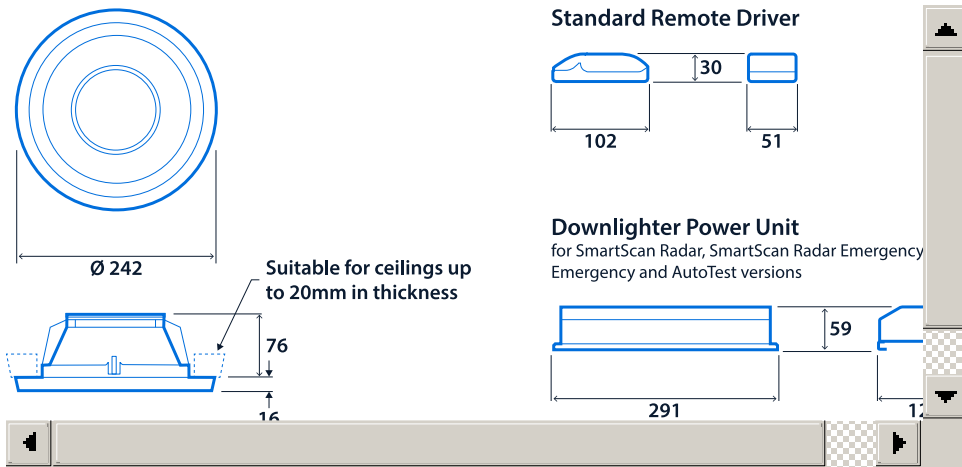

LED characteristics

CRI	80+	Colour temperature	4000 K
Rated life (hours)	63 K - L80/B10		

Compliance

UKCA	Yes	CE	Yes
Energy efficiency class	This product contains a light source of energy efficiency class C		

Dimensions