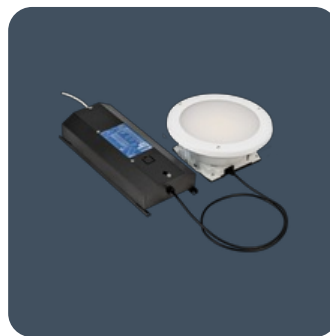

LED characteristics

CRI	80+	Colour temperature	4000 K
Rated life (hours)	63 K - L80/B10		

Compliance

UKCA	Yes	CE	Yes
Energy efficiency class	This product contains a light source of energy efficiency class C		

Dimensions