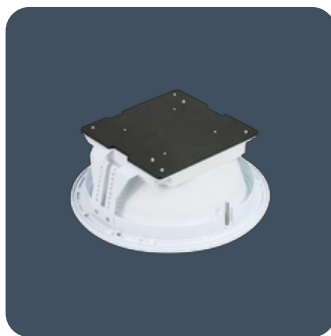

LED characteristics

CRI	80+	Colour temperature	4000 K
Rated life (hours)	63 K - L80/B10		

Compliance

UKCA	Yes	CE	Yes
Energy efficiency class	This product contains a light source of energy efficiency class C		

Dimensions