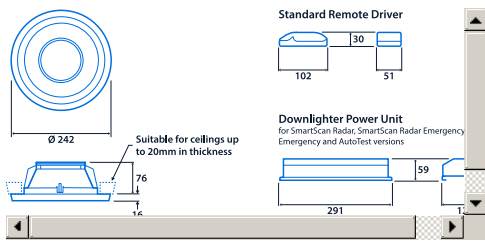

IP65 (IP20 above ceiling)

IK10

Up to 106.5 LL/CW

SMARTSCAN

LUXGUARD

Specification

Mounting	Recessed	IP rating	IP65 (IP20 above ceiling)
Impact rating	IK10	Max presence detection height	4 m

Lighting

Optic	Clear cover Satin cover	Lumen output	835 lm - 1,940 lm
Efficacy	Up to 106.5 LL/CW		

Emergency data

Emergency lumen output	260 lm - 330 lm	Emergency type	Maintained
Emergency duration	3 hours	Battery specification	Nickel Metal Hydride (NiMH)

Power

LED power	8 W - 16 W	Circuit power	10 W - 19 W
-----------	------------	---------------	-------------

LED characteristics

CRI	80+	Colour temperature	4000 K
Rated life (hours)	63 K - L80/B10		

Dimensions