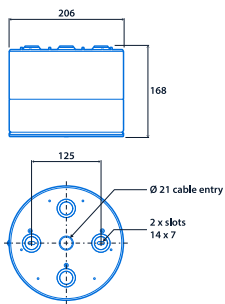

LED characteristics

CRI	80+	Colour temperature	3000 K 4000 K
Rated life (hours)	50 K - L70/B10		

Compliance

UKCA	Yes	CE	Yes
Energy efficiency class	This product contains a light source of energy efficiency class D		

Dimensions