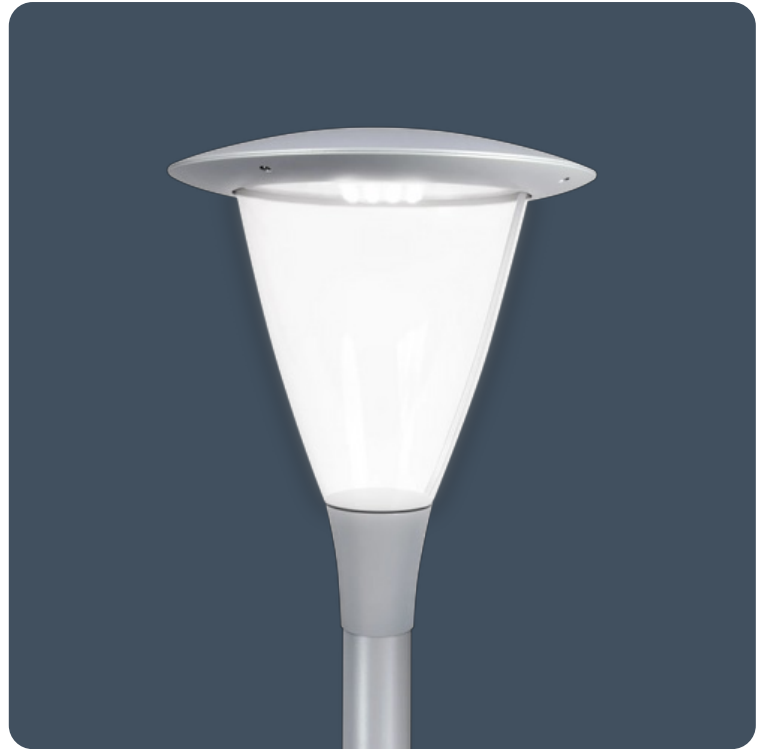

LED pole top amenity luminaires

Stylish IP66 rated pole top amenity luminaire with aluminium cast body and spigot adaptor. UV stabilised clear polycarbonate cover rated IP66 and IK10. Integral high quality LED driver.

Applications: car parks, amenity areas and hospital estates.

- Integral high efficiency driver
- Extremely efficient and long system life up to 100,000 hours
- Fits 76mm columns as standard (60mm to special order)
- Photocell option

IP66
IK10
Up to 120 LL/CW

Specification

Mounting	Column	IP rating	IP66
Impact rating	IK10	Windage rating	0.14 m ²

Lighting

Optic	Clear cover	Lumen output	4,320 lm - 6,825 lm
Efficacy	Up to 120 LL/CW		

Power

LED power	31 W - 52 W	Circuit power	36 W - 61 W
-----------	-------------	---------------	-------------

LED characteristics

CRI	70+	Colour temperature	4000 K
Rated life (hours)	100 K - L90/B10		

Compliance