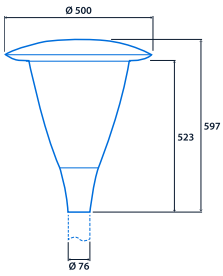

Compliance

UKCA
Energy efficiency class

Yes
This product contains a light source of energy efficiency class D

CE

Yes

Dimensions