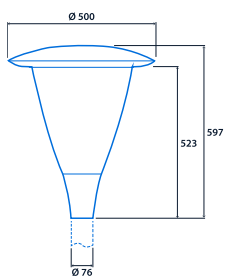

IP66

IK10

Up to 120 LL/CW

Specification

Mounting	Column	IP rating	IP66
Impact rating	IK10	Windage rating	0.14 m ²

Lighting

Optic	Clear cover	Lumen output	4,320 lm - 6,825 lm
Efficacy	Up to 120 LL/CW		

Power

LED power	31 W - 52 W	Circuit power	36 W - 61 W
-----------	-------------	---------------	-------------

LED characteristics

CRI	70+	Colour temperature	4000 K
Rated life (hours)	100 K - L90/B10		

Dimensions