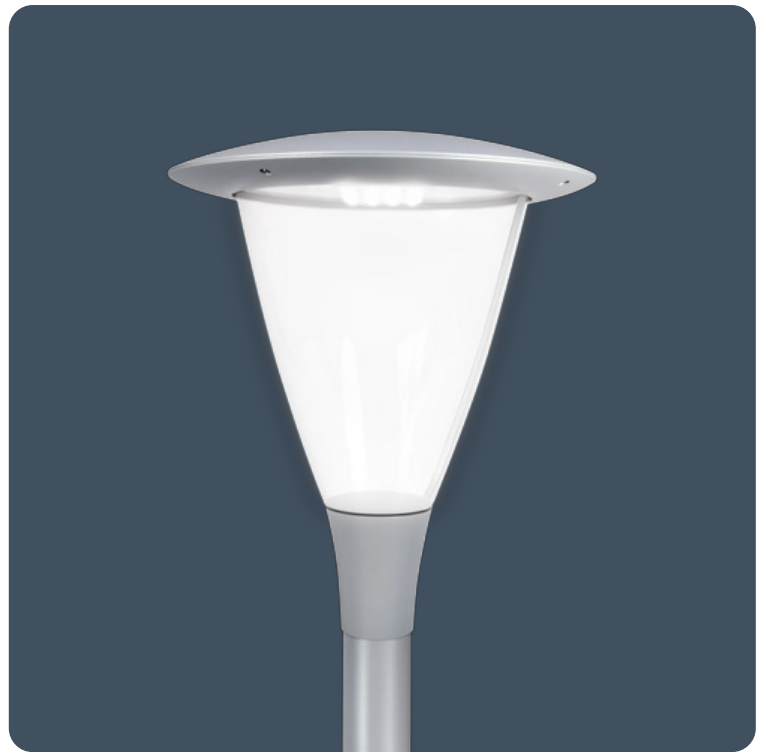

LED pole top amenity luminaires

Stylish IP66 rated pole top amenity luminaire with aluminium cast body and spigot adaptor. UV stabilised clear polycarbonate cover rated IP66 and IK10. Integral high quality LED driver.

Applications: car parks, amenity areas and hospital estates.

- Integral high efficiency driver
- Extremely efficient and long system life up to 100,000 hours
- Fits 76mm columns as standard (60mm to special order)
- Photocell option

IP66

IK10

Up to 120 LL/CW

Lighting management

Lighting control system	Non-dimming	Emergency system	Non-emergency
-------------------------	-------------	------------------	---------------

Specification

Mounting	Column	IP rating	IP66
Impact rating	IK10	Windage rating	0.14 m ²

Lighting

Optic	Clear cover	Lumen output	4,320 lm - 6,825 lm
Efficacy	Up to 120 LL/CW		

Power

LED power	31 W - 52 W	Circuit power	36 W - 61 W
-----------	-------------	---------------	-------------

LED characteristics