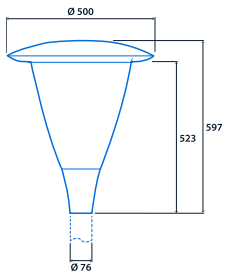

IP66
IK10
Up to 120 LL/CW

Specification

Mounting	Column	IP rating	IP66
Impact rating	IK10	Windage rating	0.14 m ²

Lighting

Optic	Clear cover	Lumen output	4,320 lm - 6,825 lm
Efficacy	Up to 120 LL/CW		

Power

LED power	31 W - 52 W	Circuit power	36 W - 61 W
-----------	-------------	---------------	-------------

LED characteristics

CRI	70+	Colour temperature	4000 K
Rated life (hours)	100 K - L90/B10		

Compliance

UKCA	Yes	CE	Yes
Energy efficiency class	This product contains a light source of energy efficiency class D		

Dimensions

View the
range

Information is correct as of 22 Dec 2024, however must not be interpreted as a guarantee of individual product performance and/or characteristics. We reserve the right to alter specifications and designs without prior notice.