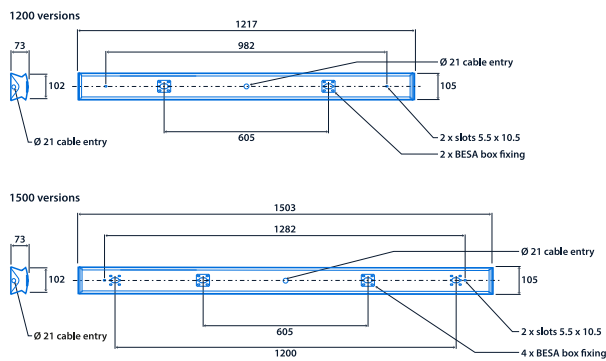

Narrow body LED controller luminaires

Narrow unobtrusive LED luminaire designed for rapid installation. All versions have the facility for conduit entry at either end as standard, with no additional drilling or cutting required. BESA fixings are located at 600mm centres with multiple cable entries to enable retrofitting without the need to modify the luminaire.

Specification

Mounting	Surface	IP rating	IP40
Nominal size	1200 mm 1500 mm	Max presence detection height	8 m

Lighting

Optic	Low glare diffuser Opal diffuser	Lumen output	2,190 lm - 6,510 lm
Efficacy	Up to 138.8 LL/CW		

Emergency data

Emergency lumen output	330 lm - 380 lm	Emergency type	Maintained
Emergency duration	3 hours	Battery specification	Nickel Metal Hydride (NiMH)

Power

LED power	15 W - 43 W	Circuit power	19 W - 49 W
-----------	-------------	---------------	-------------

Dimensions

View the range

Information is correct as of 16 Oct 2024, however must not be interpreted as a guarantee of individual product performance and/or characteristics. We reserve the right to alter specifications and designs without prior notice.