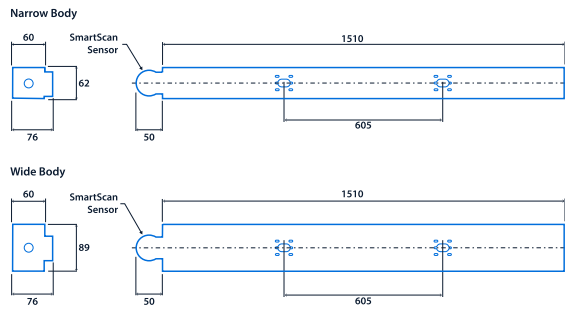

Compliance

UKCA	Yes	CE	Yes
Energy efficiency class	This product contains a light source of energy efficiency class B		

Dimensions