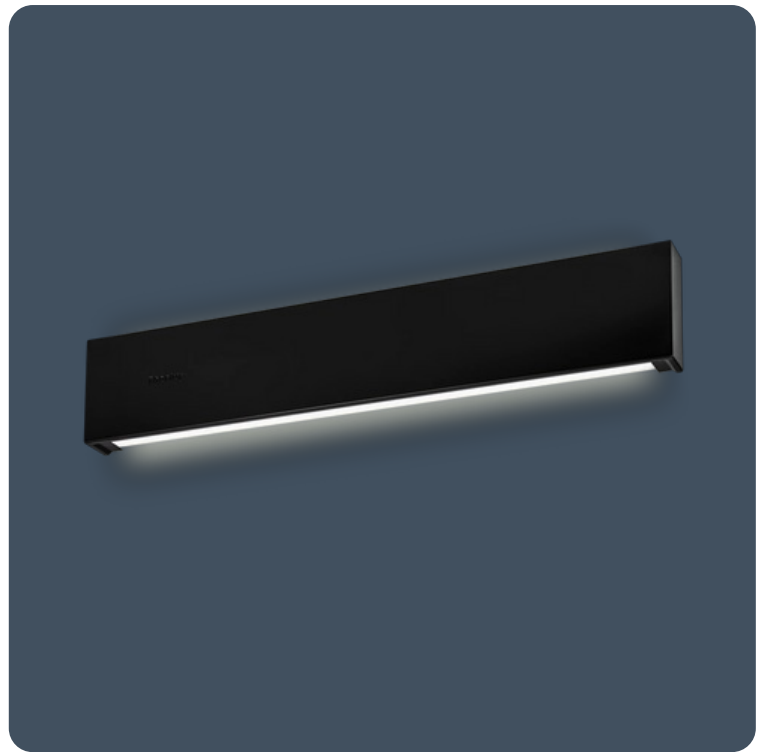

Wall mounted up and downlighters

Wall mounted linear luminaires with upward and downward light component. Steel body finished in either white or black with opal polycarbonate diffusers. Can be mounted vertically as well as horizontally. Kast is ideal for corridors or stairwell applications.

Applications: corridors, stairwells, reception areas, meeting rooms, offices.

- Can be mounted horizontally or vertically
- Integral emergency and SmartScan emergency options
- SmartScan wireless technology removes the need for control cabling. Ideal for retrofit

Specification

Mounting	Surface	IP rating	IP40
Impact rating	IK10	Max presence detection height	8 m

Lighting

Optic	Opal diffuser	Lumen output	1,455 lm - 2,860 lm
Efficacy	Up to 130 LL/CW		

Emergency data

Emergency lumen output	385 lm	Emergency type	Maintained
Emergency duration	3 hours	Battery specification	Nickel Metal Hydride (NiMH)