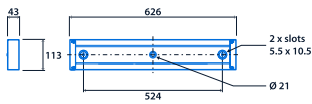

Specification

Mounting	Surface	IP rating	IP40
Impact rating	IK10	Max presence detection height	8 m

Lighting

Optic	Opal diffuser	Lumen output	1,455 lm - 2,860 lm
Efficacy	Up to 130 LL/CW		

Emergency data

Emergency lumen output	385 lm	Emergency type	Maintained
Emergency duration	3 hours	Battery specification	Nickel Metal Hydride (NiMH)

Dimensions

View the range

Information is correct as of 16 Oct 2024, however must not be interpreted as a guarantee of individual product performance and/or characteristics. We reserve the right to alter specifications and designs without prior notice.