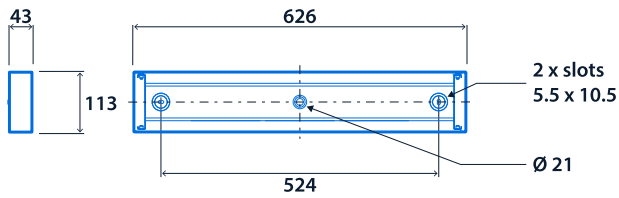

IP40

IK10

Up to 130 LL/CW

SMARTSCAN

LUXGUARD

Specification

Mounting	Surface	IP rating	IP40
Impact rating	IK10	Max presence detection height	8 m

Lighting

Power

LED power	10 W - 20 W	Circuit power	12 W - 22 W
-----------	-------------	---------------	-------------

LED characteristics

CRI	80+	Colour temperature	4000 K
Rated life (hours)	67 K - L80/B10		

Compliance

UKCA	Yes	CE	Yes
Energy efficiency class	This product contains a light source of energy efficiency class B		

Dimensions

Click or scan here
View Kast variants using our
online filtering tool

Information is correct as of 15 Jan 2025, however must not be interpreted as a guarantee of individual product performance and/or characteristics. We reserve the right to alter specifications and designs without prior notice.