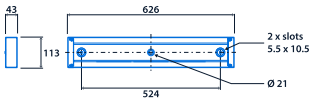

IP40

IK10

Up to 130 LL/CW

Specification

Mounting	Surface	IP rating	IP40
Impact rating	IK10	Max presence detection height	8 m

Lighting

Optic	Opal diffuser	Lumen output	1,455 lm - 2,860 lm
Efficacy	Up to 130 LL/CW		

Emergency data

Emergency lumen output	385 lm	Emergency type	Maintained
Emergency duration	3 hours	Battery specification	Nickel Metal Hydride (NiMH)

Power

LED power	10 W - 20 W	Circuit power	12 W - 22 W
-----------	-------------	---------------	-------------

LED characteristics

CRI	80+	Colour temperature	4000 K
Rated life (hours)	67 K - L80/B10		

Dimensions

View the
range

Information is correct as of 03 Dec 2024, however must not be interpreted as a guarantee of individual product performance and/or characteristics. We reserve the right to alter specifications and designs without prior notice.