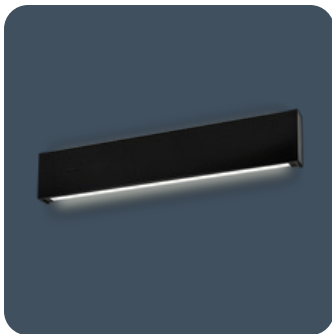

LED characteristics

CRI	80+	Colour temperature	4000 K
Rated life (hours)	67 K - L80/B10		

Compliance

UKCA	Yes	CE	Yes
Energy efficiency class	This product contains a light source of energy efficiency class B		

Dimensions