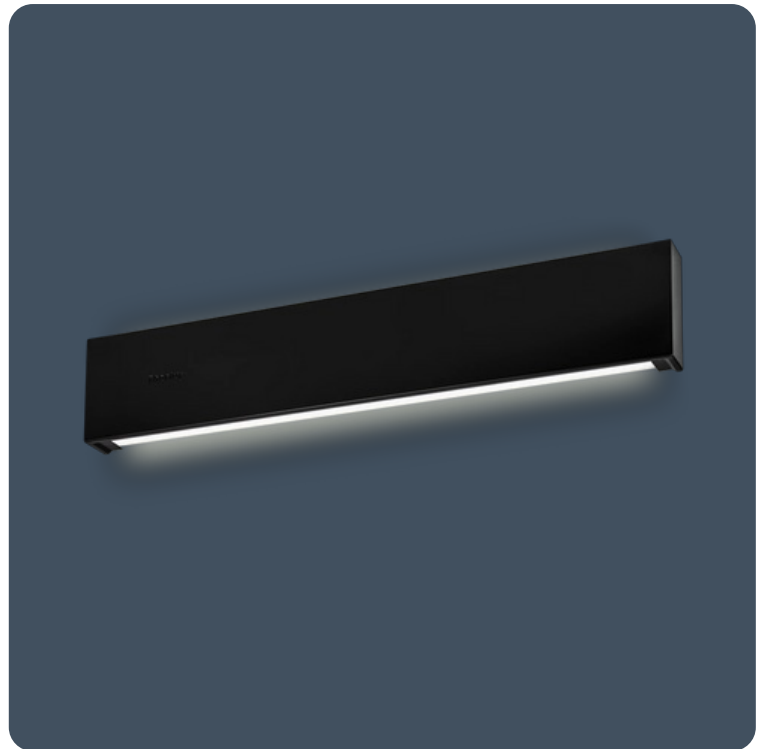

Wall mounted up and downlighters

Wall mounted linear luminaires with upward and downward light component. Steel body finished in either white or black with opal polycarbonate diffusers. Can be mounted vertically as well as horizontally. Kast is ideal for corridors or stairwell applications.

Applications: corridors, stairwells, reception areas, meeting rooms, offices.

- Can be mounted horizontally or vertically
- Integral emergency and SmartScan emergency options
- SmartScan wireless technology removes the need for control cabling. Ideal for retrofit

IP40

IK10

Up to 130 LL/CW

SMARTSCAN

LUXGUARD

Specification

Mounting	Surface	IP rating	IP40
Impact rating	IK10	Max presence detection height	8 m

Lighting

Optic	Opal diffuser	Lumen output	1,455 lm - 2,860 lm
Efficacy	Up to 130 LL/CW		

Emergency data

Emergency lumen output	385 lm	Emergency type	Maintained
Emergency duration	3 hours	Battery specification	Nickel Metal Hydride (NiMH)