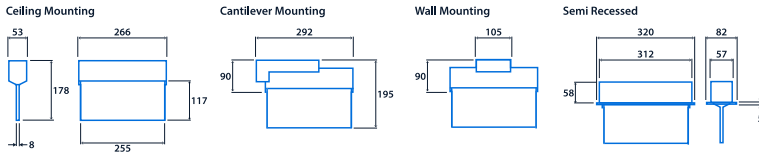

IP40

0 LL/CW

Specification

Mounting	Surface	IP rating	IP40
----------	---------	-----------	------

Emergency data

Legend type	EURO arrow down EURO arrow left EURO arrow left / right double sided EURO arrow right ISO 7010 arrow down ISO 7010 arrow left ISO 7010 arrow left / right double sided ISO 7010 arrow right ISO 7010 arrow up	Maximum viewing distance	19.5 m
Emergency type	Maintained (wire link may be removed to enable non-maintained operation)	Emergency duration	3 hours
Battery specification	Nickel Metal Hydride (NiMH)		

Dimensions

View the range

Information is correct as of 21 Nov 2024, however must not be interpreted as a guarantee of individual product performance and/or characteristics. We reserve the right to alter specifications and designs without prior notice.