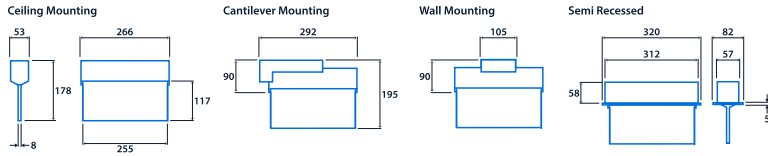

IP40

0 LL/CW

SMARTSCAN

Specification

Mounting	Surface	IP rating	IP40
----------	---------	-----------	------

Emergency data

Legend type	EURO arrow down EURO arrow left EURO arrow left / right double sided EURO arrow right ISO 7010 arrow down ISO 7010 arrow left ISO 7010 arrow left / right double sided ISO 7010 arrow right ISO 7010 arrow up	Maximum viewing distance	19.5 m
Emergency type	Maintained (wire link may be removed to enable non-maintained operation)	Emergency duration	3 hours
Battery specification	Nickel Metal Hydride (NiMH)		

Power

LED power	1 W	Circuit power	1 W
-----------	-----	---------------	-----

Compliance

UKCA	Yes	CE	Yes
------	-----	----	-----

Dimensions

View the range

Information is correct as of 21 Dec 2024, however must not be interpreted as a guarantee of individual product performance and/or characteristics. We reserve the right to alter specifications and designs without prior notice.