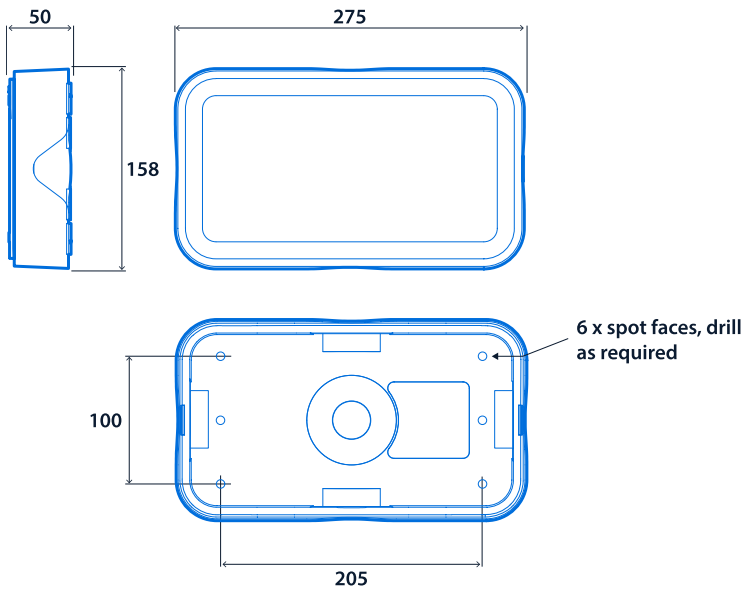

LED emergency luminaires with dedicated SmartScan wireless technology versions

Surface mounted LED emergency luminaires with optional self-adhesive exit sign legend kit. Optional downlighter LED array illuminates the exit doorway. Body will accept conduit wiring.

IP65

IK10

Up to 78.3 LL/CW

SMARTSCAN

Specification

Mounting	Surface	IP rating	IP65
Impact rating	IK10		

Lighting

Lumen output	230 lm - 235 lm	Efficacy	Up to 78.3 LL/CW
--------------	-----------------	----------	------------------

Emergency data

Maximum viewing distance	22 m	Emergency type	Maintained (wire link may be removed to enable non-maintained operation)
Emergency duration	3 hours	Battery specification	Nickel Metal Hydride (NiMH)

Power

LED power	2 W	Circuit power	3 W
-----------	-----	---------------	-----

Compliance

UKCA	Yes	CE	Yes
Ball impact resistance	DIN EN 18032 Part 3 and DIN VDE 0710 Part 13		

Dimensions

Click or scan here
View Lexi-65 variants using
our online filtering tool