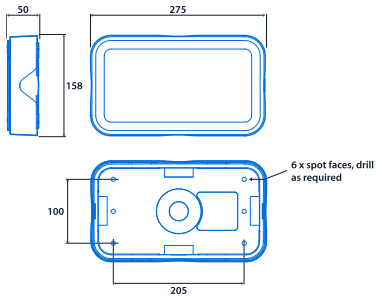

IP65

IK10

Up to 78.3 LL/CW

Specification

Mounting	Surface	IP rating	IP65
Impact rating	IK10		

Lighting

Lumen output	230 lm - 235 lm	Efficacy	Up to 78.3 LL/CW
--------------	-----------------	----------	------------------

Emergency data

Maximum viewing distance	22 m	Emergency type	Maintained (wire link may be removed to enable non-maintained operation)
Emergency duration	3 hours	Battery specification	Nickel Metal Hydride (NiMH)

Power

LED power	2 W	Circuit power	3 W
-----------	-----	---------------	-----

Compliance

UKCA	Yes	CE	Yes
Ball impact resistance	DIN EN 18032 Part 3 and DIN VDE 0710 Part 13		

Dimensions

View the
range

Information is correct as of 30 Dec 2024, however must not be interpreted as a guarantee of individual product performance and/or characteristics. We reserve the right to alter specifications and designs without prior notice.