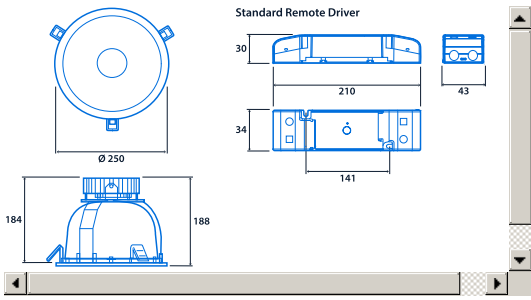

Lighting

Lumen output	2,015 lm - 3,085 lm	Efficacy	Up to 108.2 LL/CW
--------------	---------------------	----------	-------------------

Power

LED power	17 W - 26 W	Circuit power	20 W - 30 W
-----------	-------------	---------------	-------------

LED characteristics

CRI	80+	Colour temperature	3000 K 4000 K
Rated life (hours)	50 K - L70/B10		

Dimensions

View the
range

Information is correct as of 21 Nov 2024, however must not be interpreted as a guarantee of individual product performance and/or characteristics. We reserve the right to alter specifications and designs without prior notice.