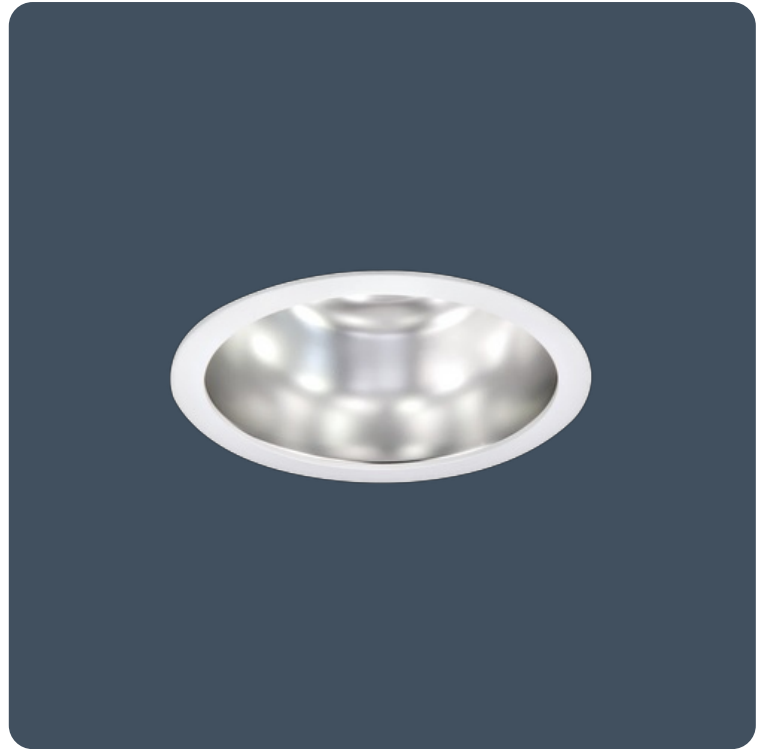

Broad - Circular recessed downlights

Recessed luminaires finished satin white with spun aluminium reflector. High output circular downlights for double height ceilings.

Applications: Offices, reception areas, atriums, public buildings and retail.

- Broad distribution reflector
- Sprung suspension arms for rapid installation
- Supplied with remote gear unit fitted with 2 m lead
- Luminaires can be supplied pre-wired with a purpose made 1 m connection lead for plugging directly into the Smart Hub

Notes: Black and silver finishes available to special order (minimum order quantity applies)

IP20 Up to 108.2 LL/CW

Specification

Mounting	Recessed	IP rating	IP20
----------	----------	-----------	------