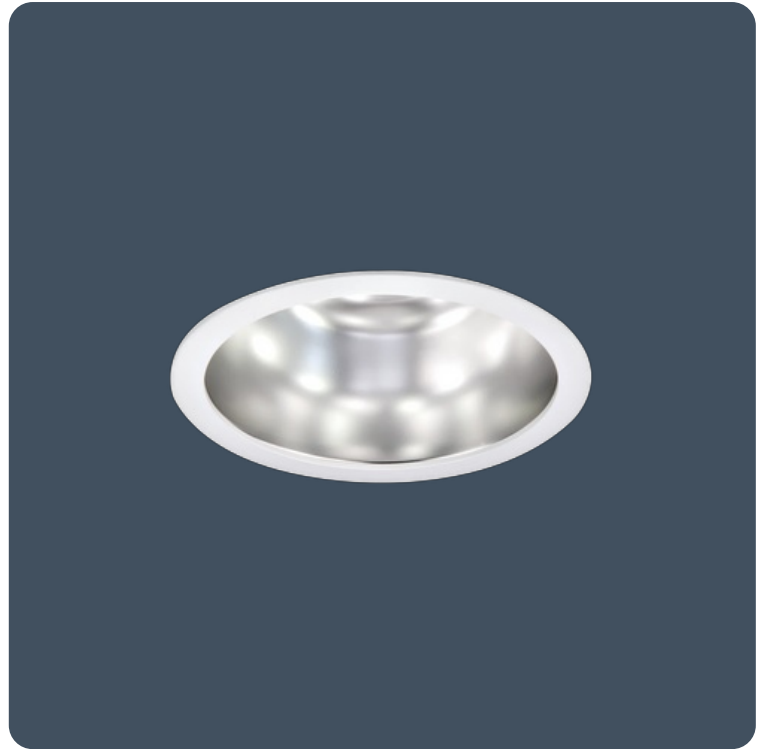

Broad - Circular recessed downlights

Recessed luminaires finished satin white with spun aluminium reflector. High output circular downlights for double height ceilings.

Applications: Offices, reception areas, atriums, public buildings and retail.

- Broad distribution reflector
- Sprung suspension arms for rapid installation
- Supplied with remote gear unit fitted with 2 m lead
- Luminaires can be supplied pre-wired with a purpose made 1 m connection lead for plugging directly into the Smart Hub

Notes: Black and silver finishes available to special order (minimum order quantity applies)

IP20

Up to 108.2 LL/CW

Specification

Mounting	Recessed	IP rating	IP20
----------	----------	-----------	------

Lighting