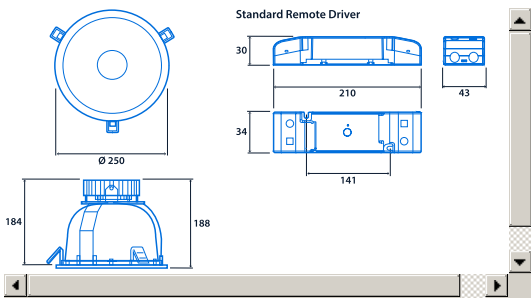

Lumen output	2,015 lm - 3,085 lm	Efficacy	Up to 108.2 LL/CW
--------------	---------------------	----------	-------------------

Power

LED power	17 W - 26 W	Circuit power	20 W - 30 W
-----------	-------------	---------------	-------------

Dimensions

View the
range

Information is correct as of 21 Dec 2024, however must not be interpreted as a guarantee of individual product performance and/or characteristics. We reserve the right to alter specifications and designs without prior notice.