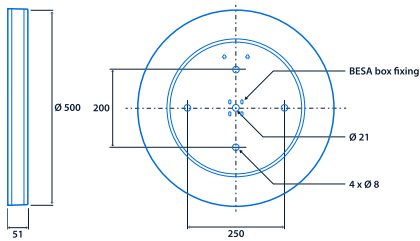

Specification

Mounting	Surface	IP rating	IP40
Impact rating	IK09	Max presence detection height	8 m

Lighting

Optic	Clear cover	Lumen output	1,665 lm - 3,685 lm
Efficacy	Up to 142.4 LL/CW		

Emergency data

Emergency lumen output	340 lm	Emergency type	Maintained
Emergency duration	3 hours	Battery specification	Nickel Metal Hydride (NiMH)

Power

LED power	10 W - 24 W	Circuit power	13 W - 27 W
-----------	-------------	---------------	-------------

LED characteristics

CRI	80+	Colour temperature	4000 K
Rated life (hours)	90 K - L80/B10		

Compliance

Dimensions

View the range

Information is correct as of 16 Oct 2024, however must not be interpreted as a guarantee of individual product performance and/or characteristics. We reserve the right to alter specifications and designs without prior notice.