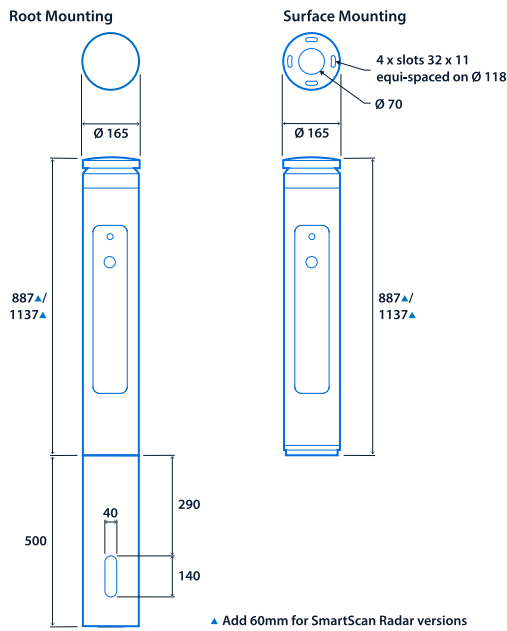

Specification

Mounting	Root Surface	IP rating	IP66
Impact rating	IK10	Nominal size	900 mm 1100 mm

Lighting

Lumen output (multiple)	Up to Area - 1495 / Pathway - 780 lm	Efficacy (multiple)	Up to Area - 62.5 LL/CW / Pathway - 50.0 LL/CW
-------------------------	--------------------------------------	---------------------	--

Emergency data

Emergency lumen output	190 lm	Emergency type	Maintained
Emergency duration	3 hours	Battery specification	Nickel Metal Hydride (NiMH)

Power

LED power (multiple)	Up to Area - 21 W / Pathway - 11 W	Circuit power (multiple)	Up to Area - 25 W / Pathway - 14 W
----------------------	------------------------------------	--------------------------	------------------------------------

LED characteristics

CRI	70+	Colour temperature	2700 K 4000 K
Rated life (hours)	100 K - L70/B10		

Compliance

SmartScan wireless standards compliance

Europe: EN 300 220-1 V2.4.1/ EN 301 489-3 V1.6.1. Australasia: ACMA 2014 Radio Communication Standard 2014. Thorlux Patented Wireless Technology - GB2575724

Dimensions

View the range

Information is correct as of 21 Nov 2024, however must not be interpreted as a guarantee of individual product performance and/or characteristics. We reserve the right to alter specifications and designs without prior notice.