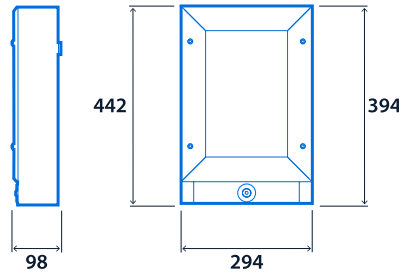

- Recessed or surface mounting options
- SmartScan wireless technology removes the need for control cabling. Ideal for retro-fit

IP65

Up to 140.1 LL/CW

SMARTSCAN

LUXGUARD

Specification

Mounting	Recessed Surface	IP rating	IP65
Max presence detection height	8 m		

Lighting

Optic	Clear cover	Lumen output	7,045 lm - 8,785 lm
Efficacy	Up to 140.1 LL/CW		

Power

LED power	46 W - 60 W	Circuit power	51 W - 66 W
-----------	-------------	---------------	-------------

LED characteristics

Minimum cut-out - 270 x 420
Maximum cut-out - 600 x 600

Surface

Click or scan here
View PSL 65 variants using
our online filtering tool

Information is correct as of 13 Mar 2025, however must not be interpreted as a guarantee of individual product performance and/or characteristics. We reserve the right to alter specifications and designs without prior notice.