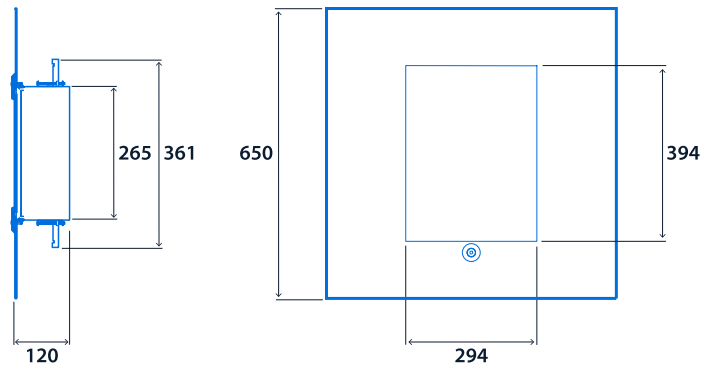

- Recessed or surface mounting options
- SmartScan wireless technology removes the need for control cabling. Ideal for retro-fit

IP65

Up to 140.1 LL/CW

SMARTSCAN

LUXGUARD

Specification

Mounting	Recessed Surface	IP rating	IP65
Max presence detection height	8 m		

Lighting

Optic	Clear cover	Lumen output	7,045 lm - 8,785 lm
Efficacy	Up to 140.1 LL/CW		

Power

LED power	46 W - 60 W	Circuit power	51 W - 66 W
-----------	-------------	---------------	-------------

LED characteristics

Minimum cut-out - 270 x 420
Maximum cut-out - 600 x 600

Surface

Click or scan here
View PSL 65 variants using
our online filtering tool

Information is correct as of 13 Mar 2025, however must not be interpreted as a guarantee of individual product performance and/or characteristics. We reserve the right to alter specifications and designs without prior notice.