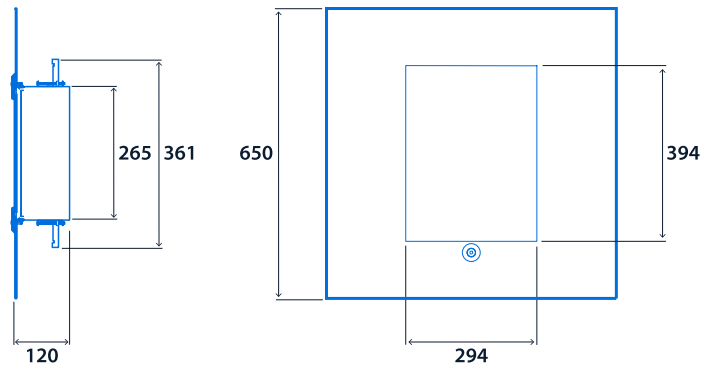

- Recessed or surface mounting options
- SmartScan wireless technology removes the need for control cabling. Ideal for retro-fit

IP65

Up to 140.1 LL/CW

SMARTSCAN

LUXGUARD

Specification

Mounting	Recessed Surface	IP rating	IP65
Max presence detection height	8 m		

Lighting

Optic	Clear cover	Lumen output	7,045 lm - 8,785 lm
Efficacy	Up to 140.1 LL/CW		

Power

LED power	46 W - 60 W	Circuit power	51 W - 66 W
-----------	-------------	---------------	-------------

LED characteristics

Minimum cut-out - 270 x 420
Maximum cut-out - 600 x 600

Surface

Click or scan here
View PSL 65 variants using
our online filtering tool

Information is correct as of 11 Mar 2025, however must not be interpreted as a guarantee of individual product performance and/or characteristics. We reserve the right to alter specifications and designs without prior notice.