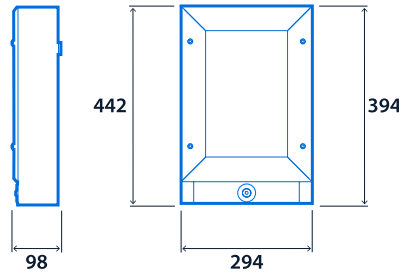

- Recessed or surface mounting options
- SmartScan wireless technology removes the need for control cabling. Ideal for retro-fit

IP65

Up to 140.1 LL/CW

SMARTSCAN

LUXGUARD

Specification

Mounting	Recessed Surface	IP rating	IP65
Max presence detection height	8 m		

Lighting

Optic	Clear cover	Lumen output	7,045 lm - 8,785 lm
Efficacy	Up to 140.1 LL/CW		

Power

LED power	46 W - 60 W	Circuit power	51 W - 66 W
-----------	-------------	---------------	-------------

LED characteristics

Minimum cut-out - 270 x 420
Maximum cut-out - 600 x 600

Surface

Click or scan here
View PSL 65 variants using
our online filtering tool

Information is correct as of 11 Mar 2025, however must not be interpreted as a guarantee of individual product performance and/or characteristics. We reserve the right to alter specifications and designs without prior notice.