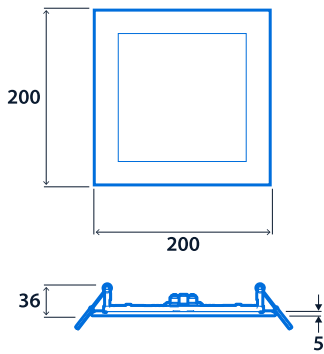

Power

LED power	9 W - 18 W	Circuit power	10 W - 22 W
-----------	------------	---------------	-------------

LED characteristics

CRI	80+	Colour temperature	3000 K 4000 K
Rated life (hours)	95 K - L80/B10		

Compliance

UKCA	Yes	CE	Yes
Energy efficiency class	This product contains a light source of energy efficiency class B	Thermoplastic rating	TP(a)

Dimensions

Cut-out - 180 x 180mm
 Minimum void depth:
 Standard - 40mm
 Smart & Emergency - 90mm