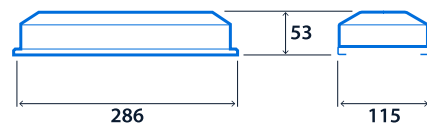

LED Downlighter Power Unit

Luminaire connected to gear by 450mm lead