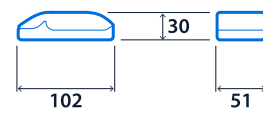

Cut-out - 180 x 180mm
Minimum void depth:
Standard - 40mm
Smart & Emergency - 90mm

Standard Remote Driver