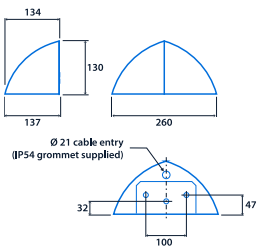

Power

LED power	6 W	Circuit power	8 W
-----------	-----	---------------	-----

LED characteristics

CRI	80+	Colour temperature	4000 K
Rated life (hours)	63 K - L80/B10		

Compliance

UKCA	Yes	CE	Yes
Energy efficiency class	This product contains a light source of energy efficiency class B	SmartScan wireless standards compliance	Europe: EN 300 220-1 V2.4.1/ EN 301 489-3 V1.6.1. Australasia: ACMA 2014 Radio Communication Standard 2014. Thorlux Patented Wireless Technology - GB2575724

Dimensions

View the range

Information is correct as of 16 Oct 2024, however must not be interpreted as a guarantee of individual product performance and/or characteristics. We reserve the right to alter specifications and designs without prior notice.