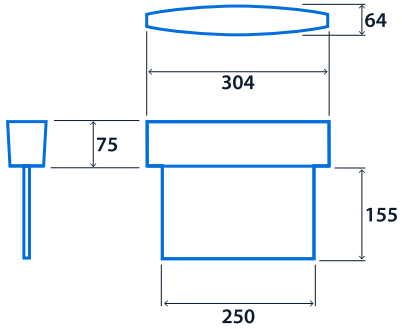

## Emergency data

Legend type	EURO arrow down EURO arrow left EURO arrow left / right double sided EURO arrow right ISO 7010 arrow down ISO 7010 arrow left ISO 7010 arrow left / right double sided ISO 7010 arrow right ISO 7010 arrow up	Maximum viewing distance	26 m
Emergency type	Maintained	Emergency duration	3 hours
Battery specification	Nickel Metal Hydride (NiMH)		

## Power

LED power	4 W
-----------	-----

## Dimensions

Ceiling Mounting

Wall Mounting

Cantilever Mounting

**Click or scan here**

View Seven variants using our online filtering tool

Information is correct as of 15 Jan 2025, however must not be interpreted as a guarantee of individual product performance and/or characteristics. We reserve the right to alter specifications and designs without prior notice.