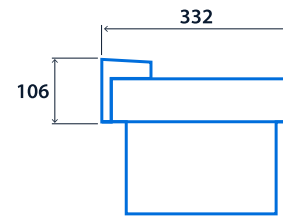

## Emergency data

Legend type	EURO arrow down EURO arrow left EURO arrow left / right double sided EURO arrow right ISO 7010 arrow down ISO 7010 arrow left ISO 7010 arrow left / right double sided ISO 7010 arrow right ISO 7010 arrow up	Maximum viewing distance	26 m
Emergency type	Maintained	Emergency duration	3 hours
Battery specification	Nickel Metal Hydride (NiMH)		

## Dimensions

Ceiling Mounting

Wall Mounting

Cantilever Mounting

**Click or scan here**

View Seven variants using our online filtering tool

Information is correct as of 15 Jan 2025, however must not be interpreted as a guarantee of individual product performance and/or characteristics. We reserve the right to alter specifications and designs without prior notice.