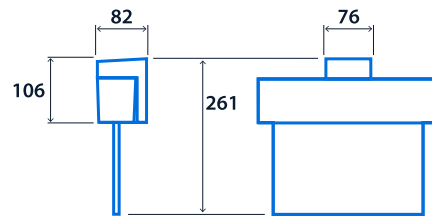

## Emergency data

Legend type	EURO arrow down EURO arrow left EURO arrow left / right double sided EURO arrow right ISO 7010 arrow down ISO 7010 arrow left ISO 7010 arrow left / right double sided ISO 7010 arrow right ISO 7010 arrow up	Maximum viewing distance	26 m
Emergency type	Maintained	Emergency duration	3 hours
Battery specification	Nickel Metal Hydride (NiMH)		

## Dimensions

Ceiling Mounting

Wall Mounting

Cantilever Mounting

**Click or scan here**

View Seven variants using our online filtering tool

Information is correct as of 15 Jan 2025, however must not be interpreted as a guarantee of individual product performance and/or characteristics. We reserve the right to alter specifications and designs without prior notice.