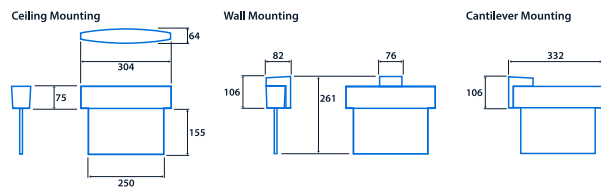

Compliance

UKCA	Yes	CE	Yes
SmartScan wireless standards compliance	Europe: EN 300 220-1 V2.4.1/ EN 301 489-3 V1.6.1. Australasia: ACMA 2014 Radio Communication Standard 2014. Thorlux Patented Wireless Technology - GB2575724		

Dimensions