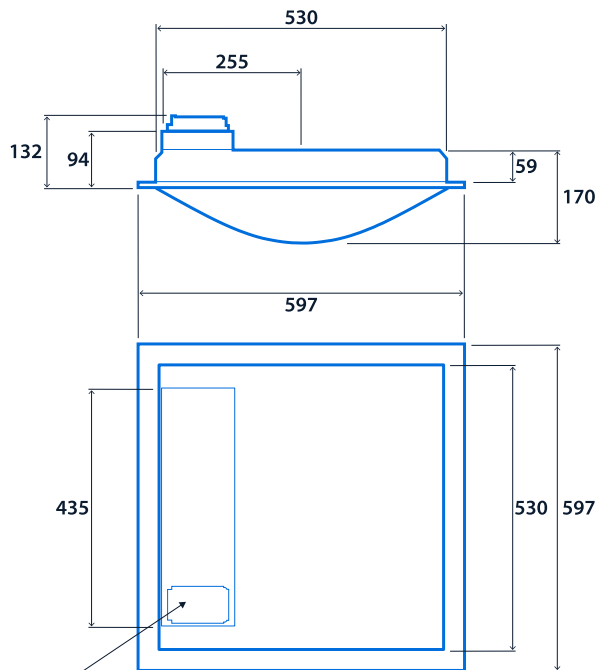

Up to IP40 (IP20 above ceiling)
Up to IK09
Up to 150.6 LL/CW
SMARTSCAN
LUXGUARD
TM66 circularity score 2.7

Specification

Mounting	Recessed Surface Suspended	IP rating	Up to IP40 (IP20 above ceiling)
Impact rating	Up to IK09	Nominal size	600 x 600 mm
Max presence detection height	8 m		

Power

LED power	15 W - 33 W	Circuit power	18 W - 37 W
-----------	-------------	---------------	-------------

LED characteristics

CRI	80+	Colour temperature	4000 K
Rated life (hours)	100 K - L90/B10		

Compliance

UKCA	Yes	CE	Yes
Energy efficiency class	This product contains a light source of energy efficiency class B	Thermoplastic rating	TP(a)

Dimensions

Recessed version

Surface/Suspended version

3-pole TEE (SmartScan versions)
Fast-Fix wiring enclosure (Non-dimming and DALI versions)