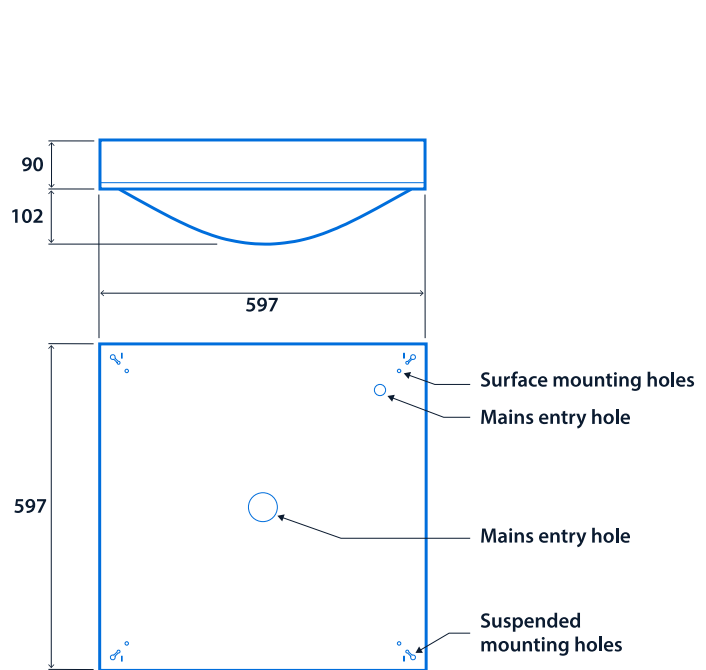

Available in; recessed, surface and pendant mounting options.

Applications: classrooms, libraries, healthcare, break-out areas, canteens, circulation areas and entrance lobbies.

- Shallow body depth of 59 mm, 94 mm including the gearbox
- TM66 score of 2.7 - LIA/CIBSE certification scheme TSD-012 verified
- Domed diffuser provide excellent wall, ceiling and vertical illumination
- Suitable for most ceiling types with optional side arm suspensions and plasterboard mounting kits
- Designed to exclude dust, dirt and flies. All control gear is outside the LED enclosure
- Rapid installation using Fast-Fix wiring enclosure or SmartScan plug and play TEE connectors
- SmartScan wireless technology removes the need for control cabling. Ideal for retro-fit

Up to IP40 (IP20 above ceiling)
Up to IK09
Up to 150.6 LL/CW
SMARTSCAN
LUXGUARD
TM66 circularity score 2.7

Specification

Mounting	Recessed Surface Suspended	IP rating	Up to IP40 (IP20 above ceiling)
Impact rating	Up to IK09	Nominal size	600 x 600 mm
Max presence detection height	8 m		

Power

LED power	15 W - 33 W	Circuit power	18 W - 37 W
-----------	-------------	---------------	-------------

LED characteristics

CRI	80+	Colour temperature	4000 K
Rated life (hours)	100 K - L90/B10		

Compliance

UKCA	Yes	CE	Yes
Energy efficiency class	This product contains a light source of energy efficiency class B	Thermoplastic rating	TP(a)

Dimensions

Recessed version

Surface/Suspended version

3-pole TEE (SmartScan versions)
Fast-Fix wiring enclosure (Non-dimming and DALI versions)