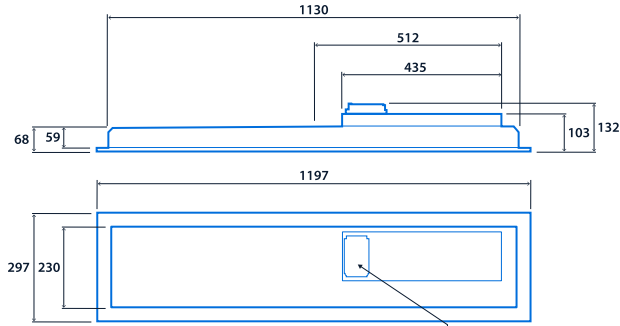

Dimensions

Recessed version 600 x 600

3-pole TEE (SmartScan versions)
Fast-Fix wiring enclosure (Non-dimming and DALI versions)

Surface/Suspended version 600 x 600

Recessed version 1200 x 300

3-pole TEE (SmartScan versions)
Fast-Fix wiring enclosure (Non-dimming and DALI versions)