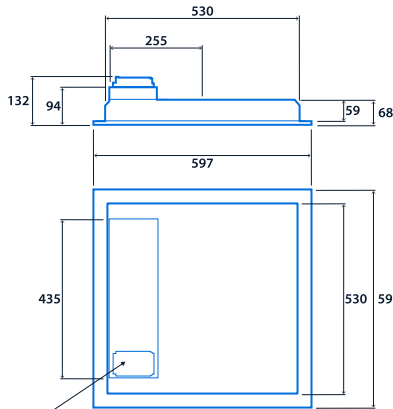

Specification

Mounting	Recessed Surface Suspended	IP rating	Up to IP54 (IP20 above ceiling)
Impact rating	Up to IK09	Nominal size	600 x 600 mm 1200 x 300 mm

Sustainability

TM66 circularity score	2.7
------------------------	-----

Lighting

Optic	Low glare diffuser	Lumen output	2,705 lm - 5,380 lm
Efficacy	Up to 150.3 LL/CW		

Emergency data

Emergency lumen output	390 lm - 400 lm	Emergency type	Maintained
Emergency duration	3 hours	Battery specification	Nickel Metal Hydride (NiMH)

Power

LED power	15 W - 34 W	Circuit power	18 W - 38 W
-----------	-------------	---------------	-------------

LED characteristics

CRI	80+	Colour temperature	4000 K
Rated life (hours)	Up to 100 K - L90/B10		

Dimensions

Recessed version 600 x 600

3-pole TEE (SmartScan versions)
Fast-Fix wiring enclosure (Non-dimming and DALI versions)

Surface/Suspended version 600 x 600

Recessed version 1200 x 300

3-pole TEE (SmartScan versions)
Fast-Fix wiring enclosure (Non-dimming and DALI versions)