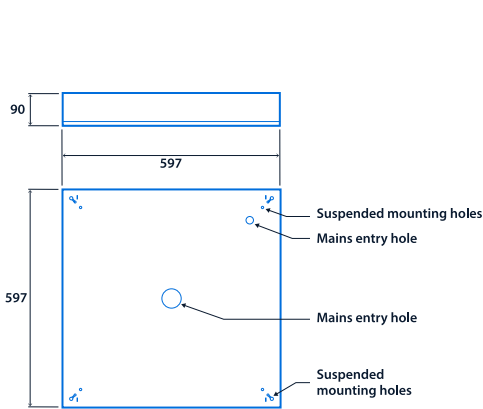

Lighting

Optic	Low glare diffuser	Lumen output	2,705 lm - 5,380 lm
Efficacy	Up to 150.3 LL/CW		

Emergency data

Emergency lumen output	390 lm - 400 lm	Emergency type	Maintained
Emergency duration	3 hours	Battery specification	Nickel Metal Hydride (NiMH)

Dimensions

Recessed version 600 x 600

3-pole TEE (SmartScan versions)
Fast-Fix wiring enclosure (Non-dimming and DALI versions)

Surface/Suspended version 600 x 600

Recessed version 1200 x 300

3-pole TEE (SmartScan versions)
Fast-Fix wiring enclosure (Non-dimming and DALI versions)